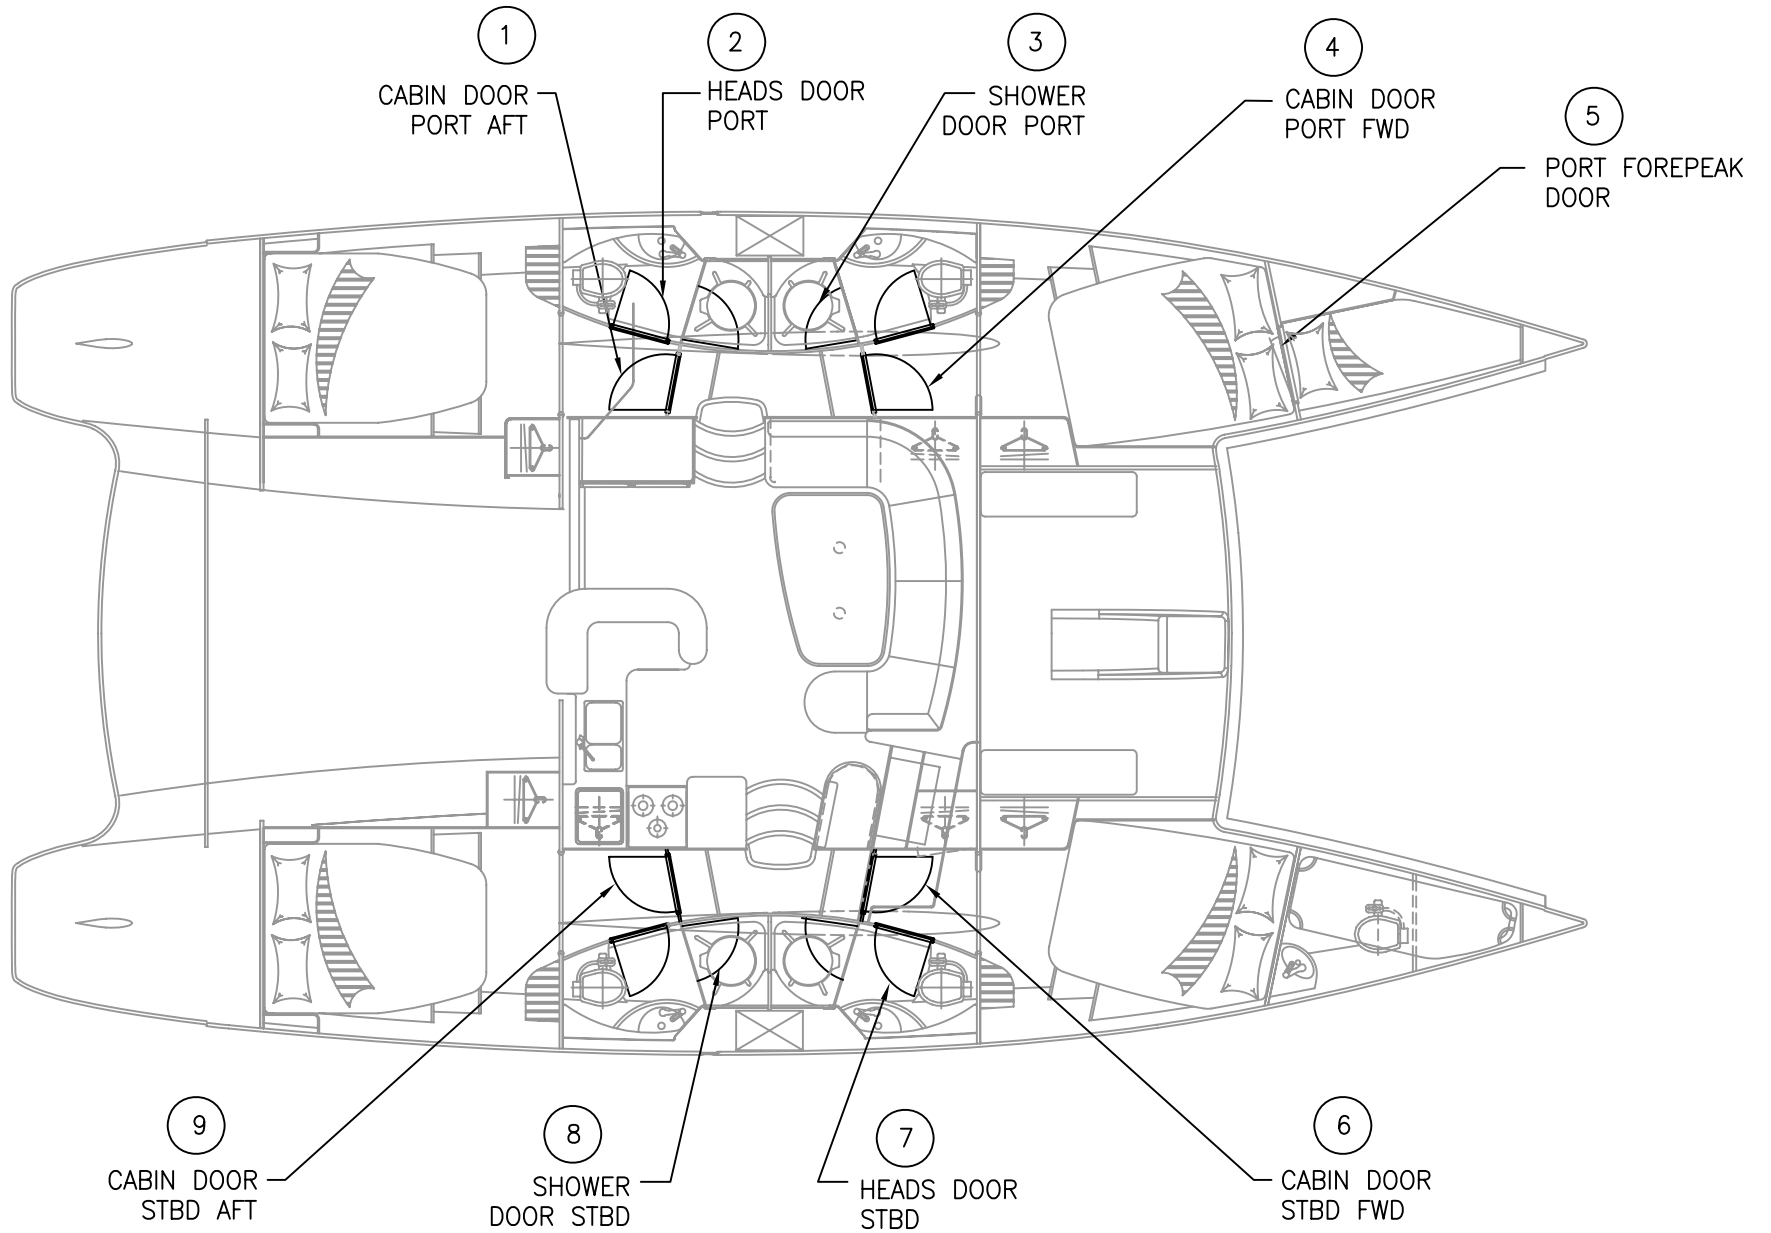

L46 INTERIOR CABIN DOORS, LOCKS & LATCHES