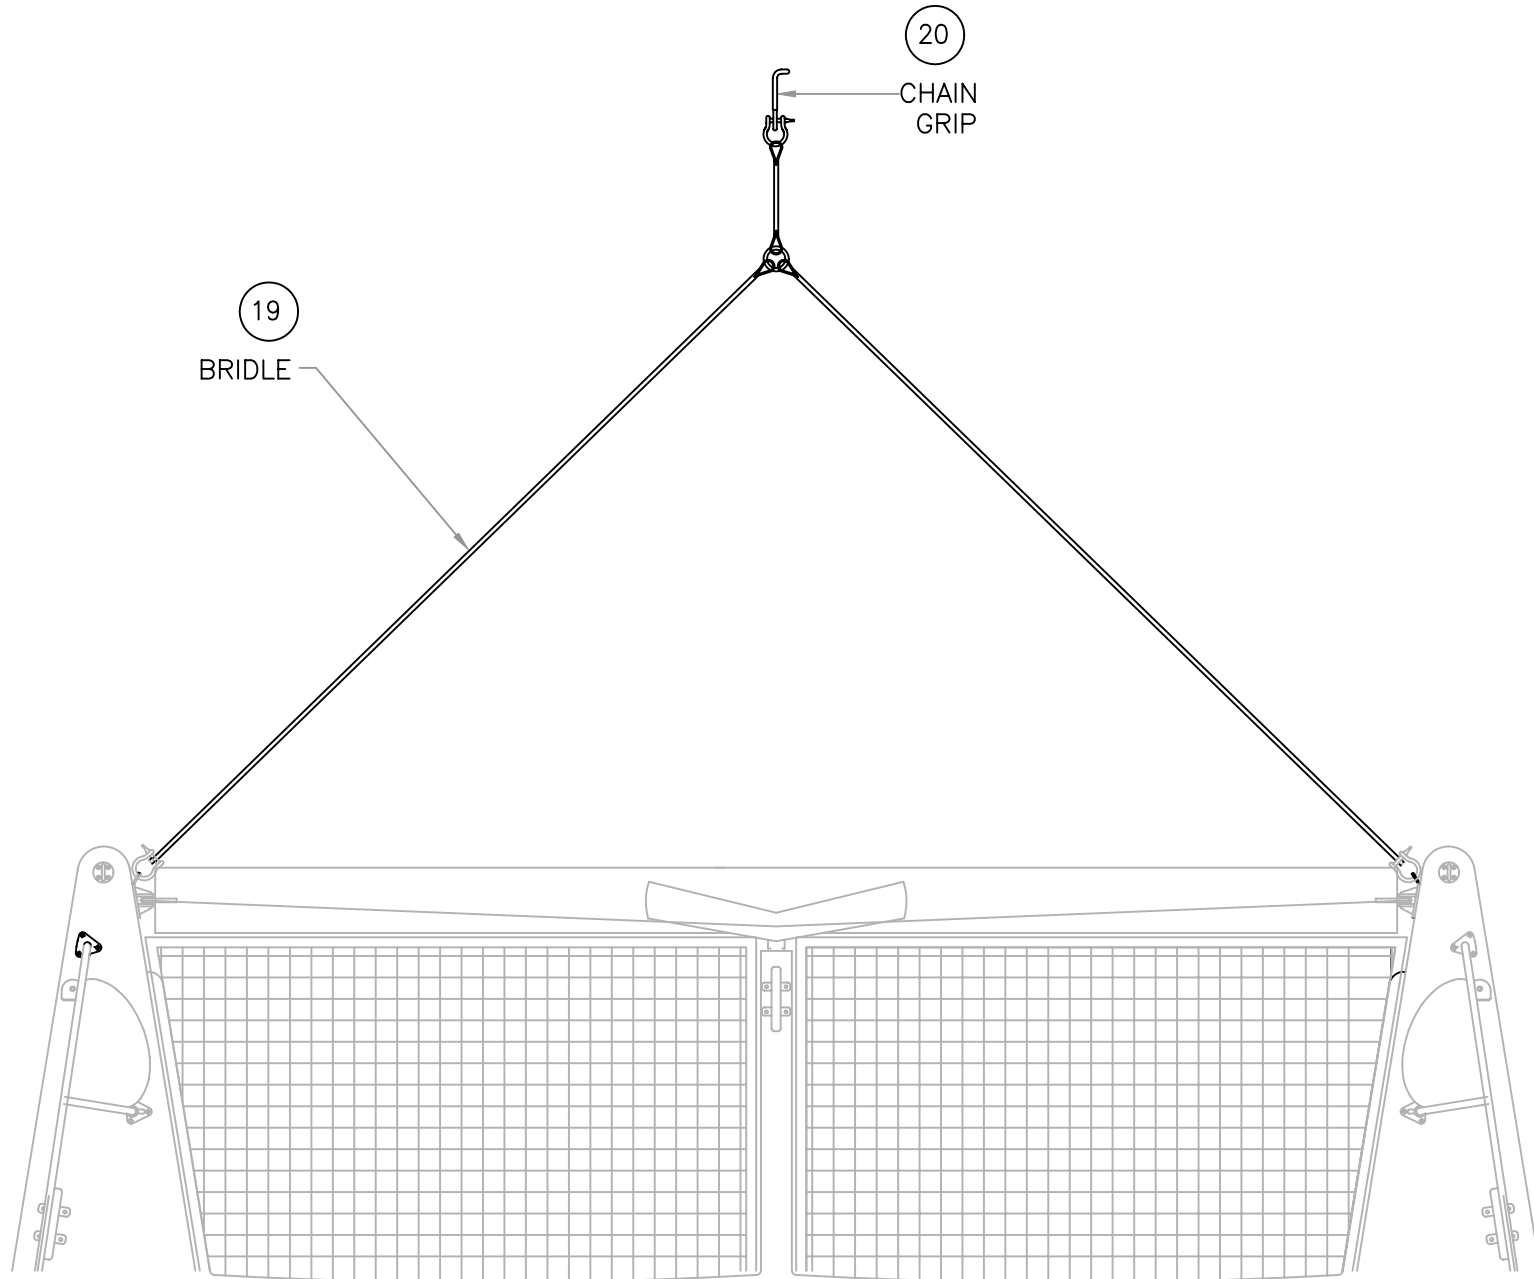

L46 ANCHOR BRIDLE