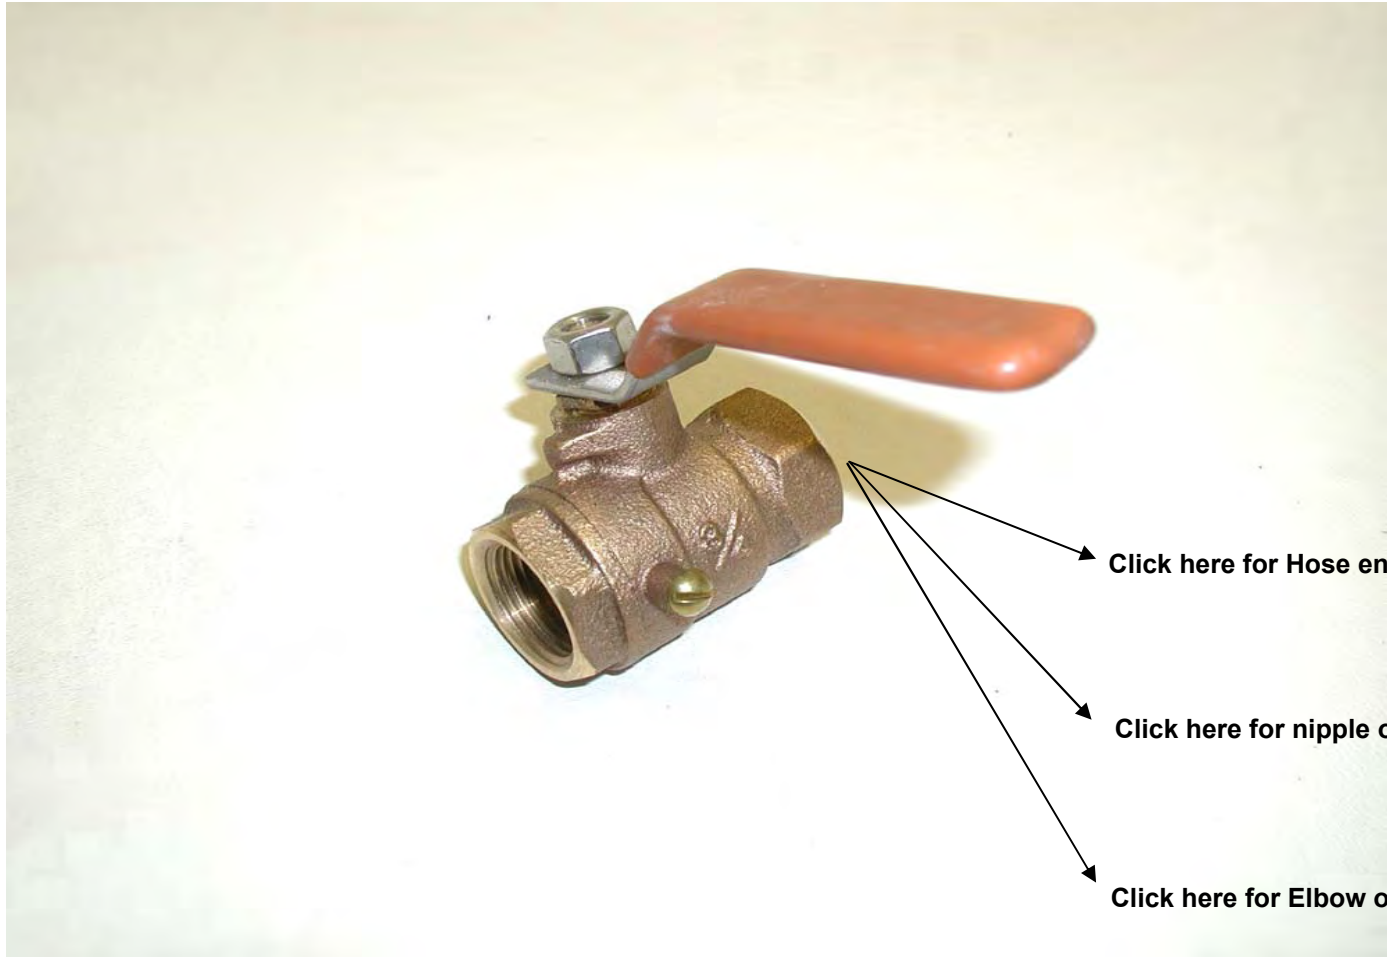

Ref.	Applicable Boats	Description	Stock Code	QTY
	L46 ALL	BALL VALVE BRONZE 20MM FPT ENOL BASIC	VLV BLL BZ 20F	2

[Return to Assembly Page](#)