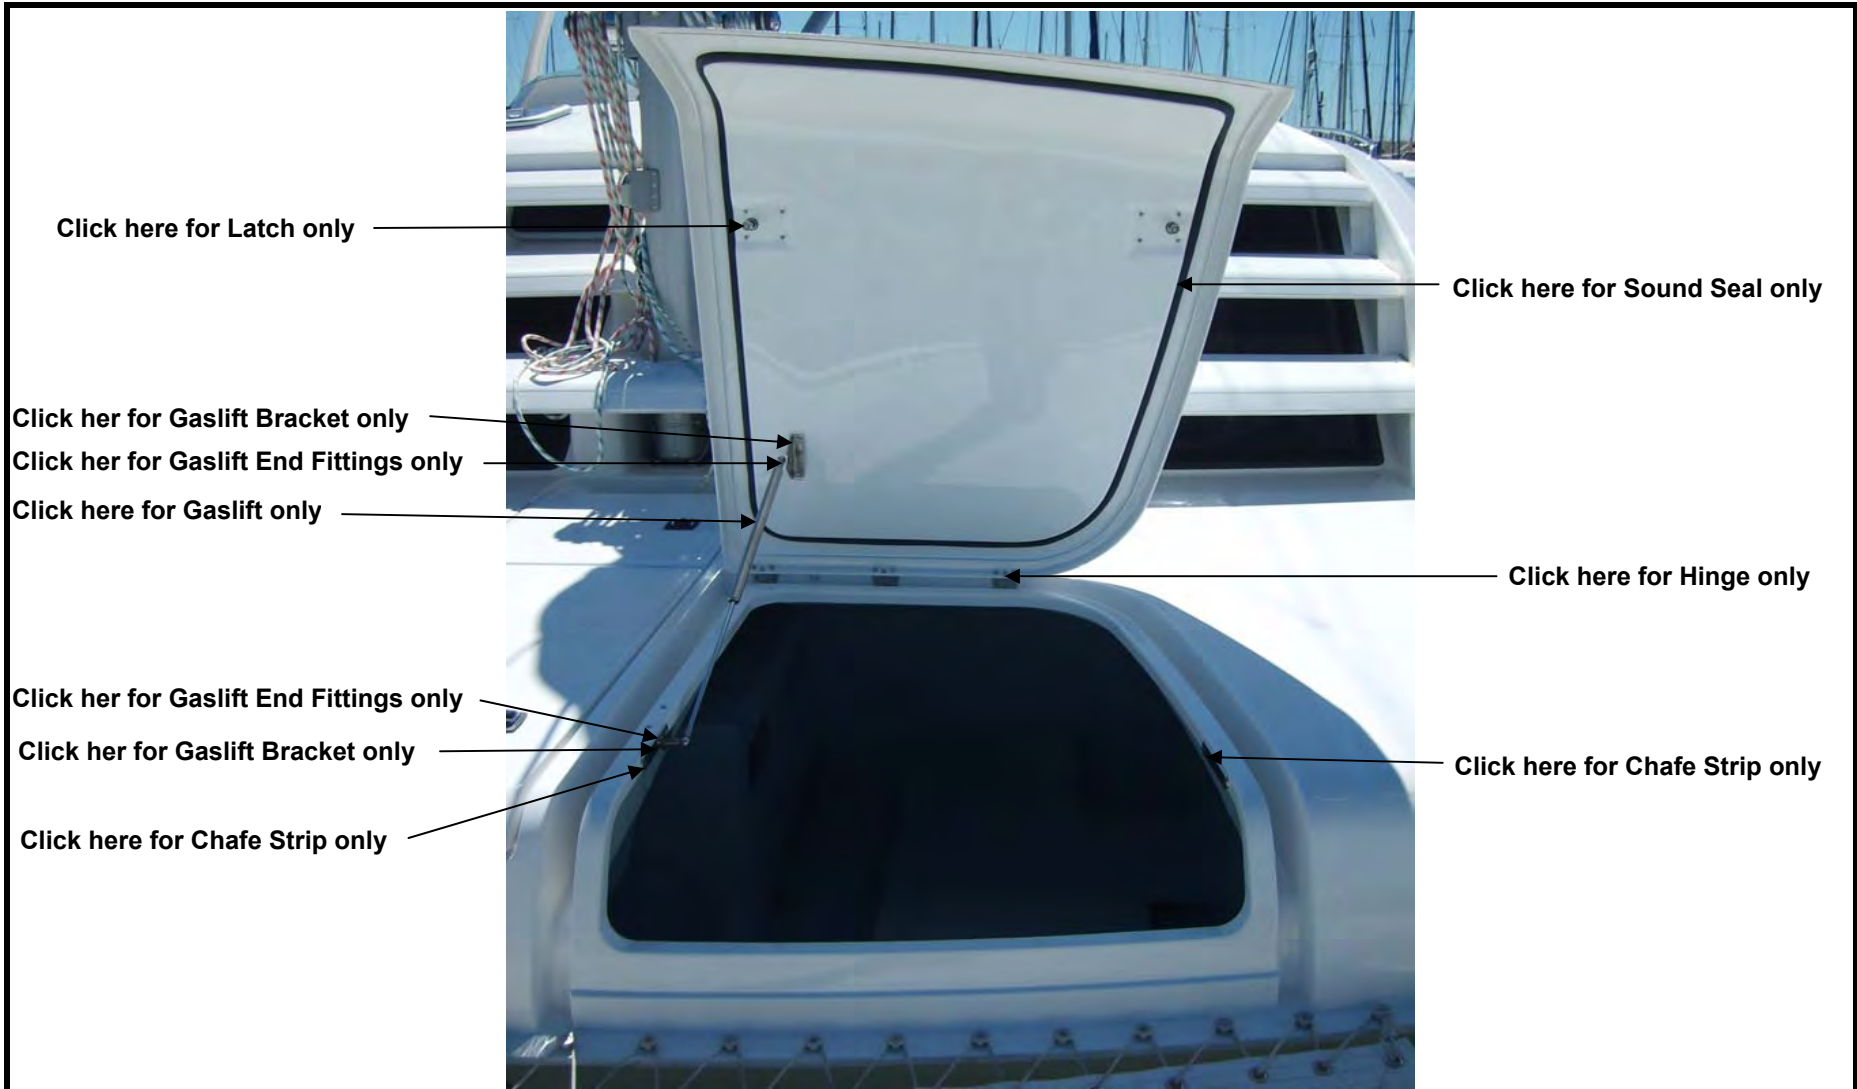

Ref.	Applicable Boats	Description	Stock Code	QTY
10	L46 ALL	HATCH GRP FOREDECK L46 (PORT)	HTCHG FDCK L46P	1

[Return to Assembly Page](#)