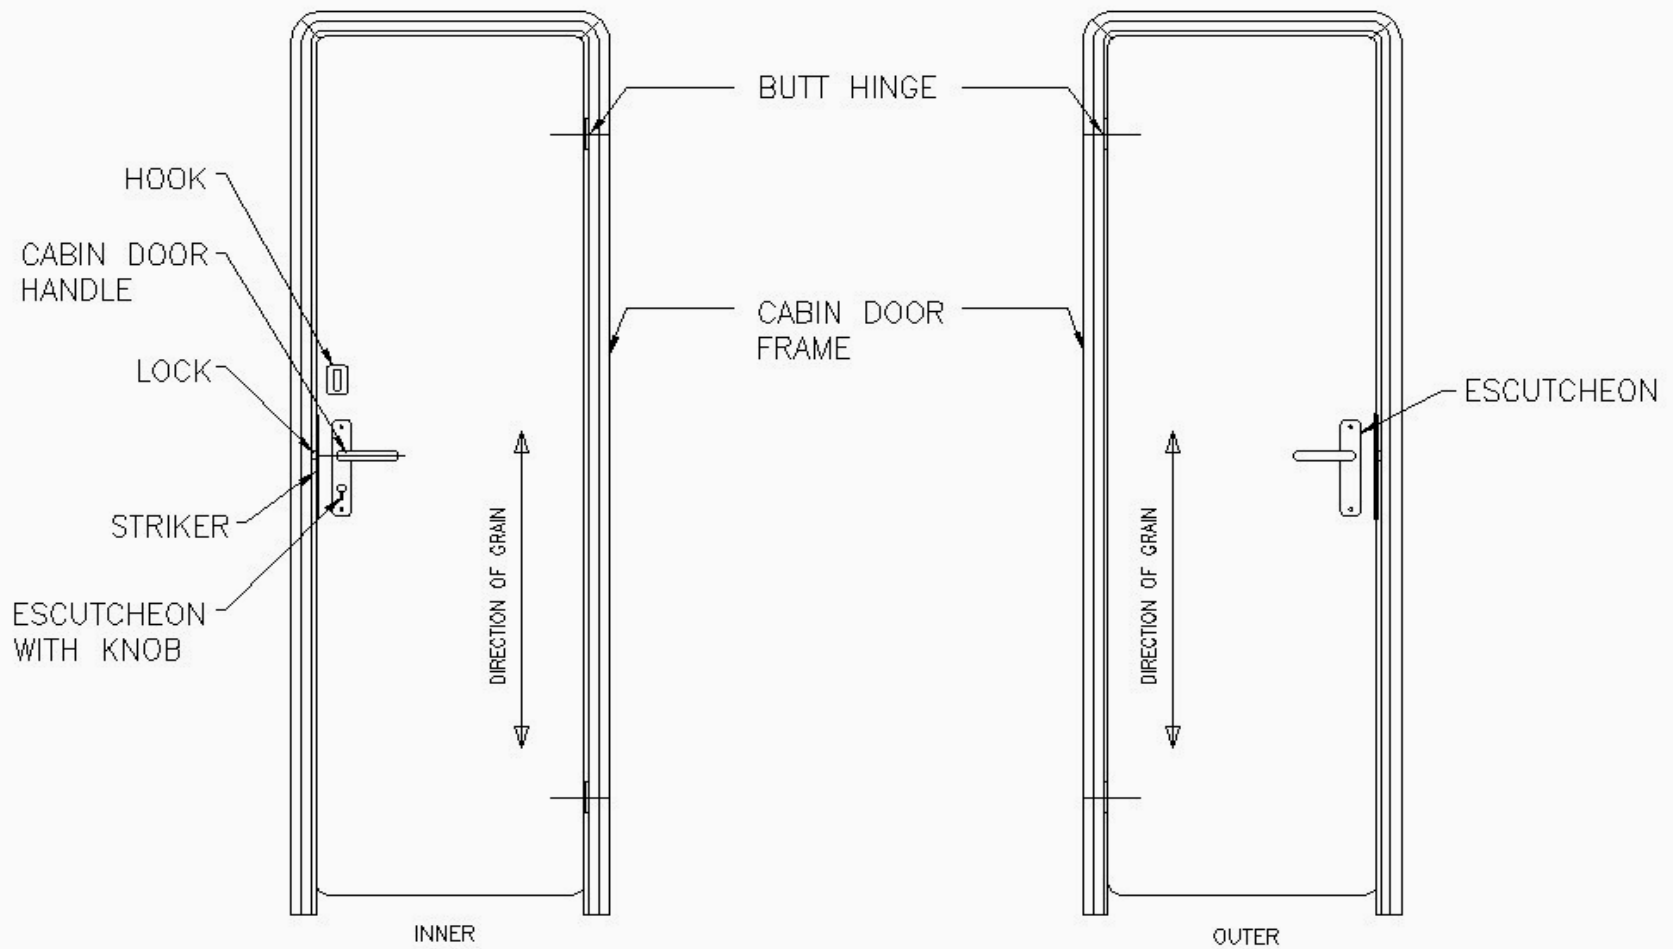

Ref.	Applicable Boats	Description	Stock Code	QTY
1	L46 ALL	DOOR L46 PORT AFT CABIN	DR L46 PAC	1
9	L46 ALL	DOOR L46 STBD AFT CABIN	DR L46 SAC	1

[Return to Assembly Page](#)