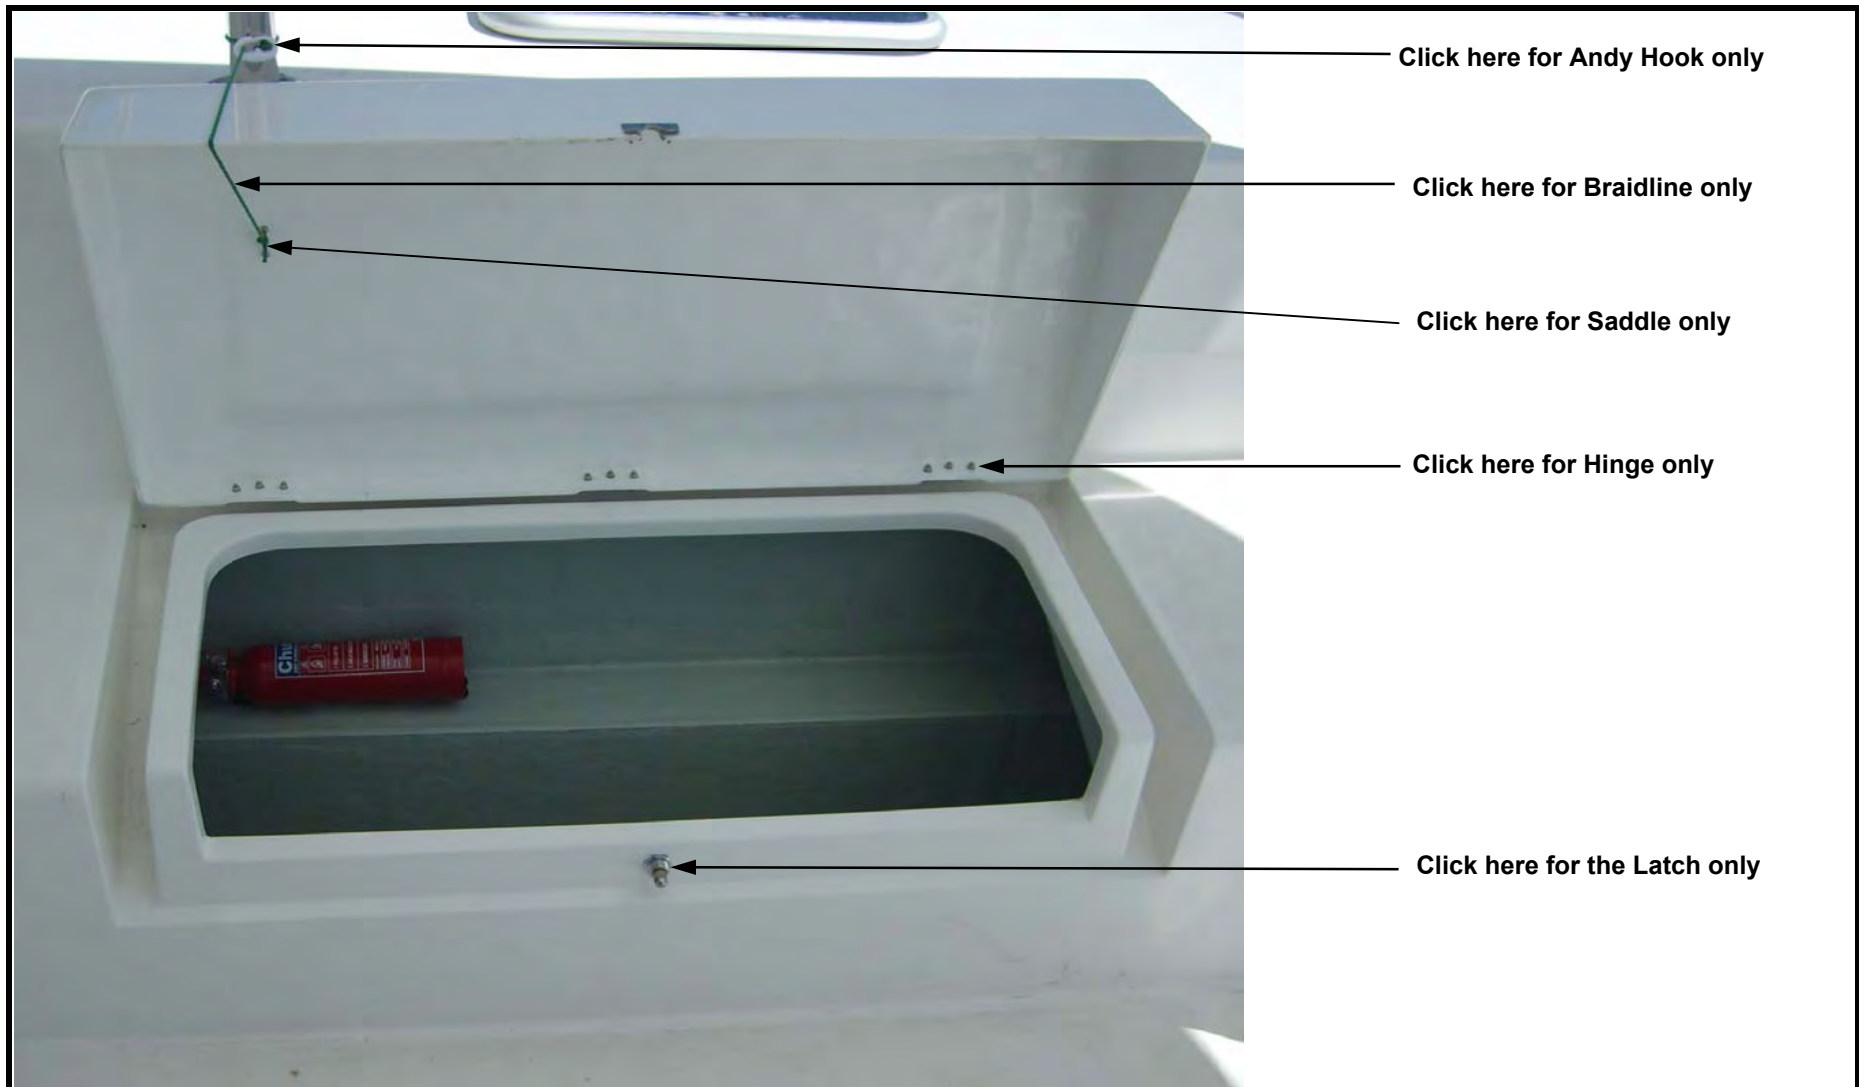

◀ Return to Assembly Page

Click here for Andy Hook only

Click here for Braidline only

Click here for Saddle only

Click here for Hinge only

Click here for the Latch only

Ref.	Applicable Boats	Description	Stock Code	QTY
14	L46 ALL	COCKPIT STOWAGE LOCKER L46	HTCH CKPT L46	1