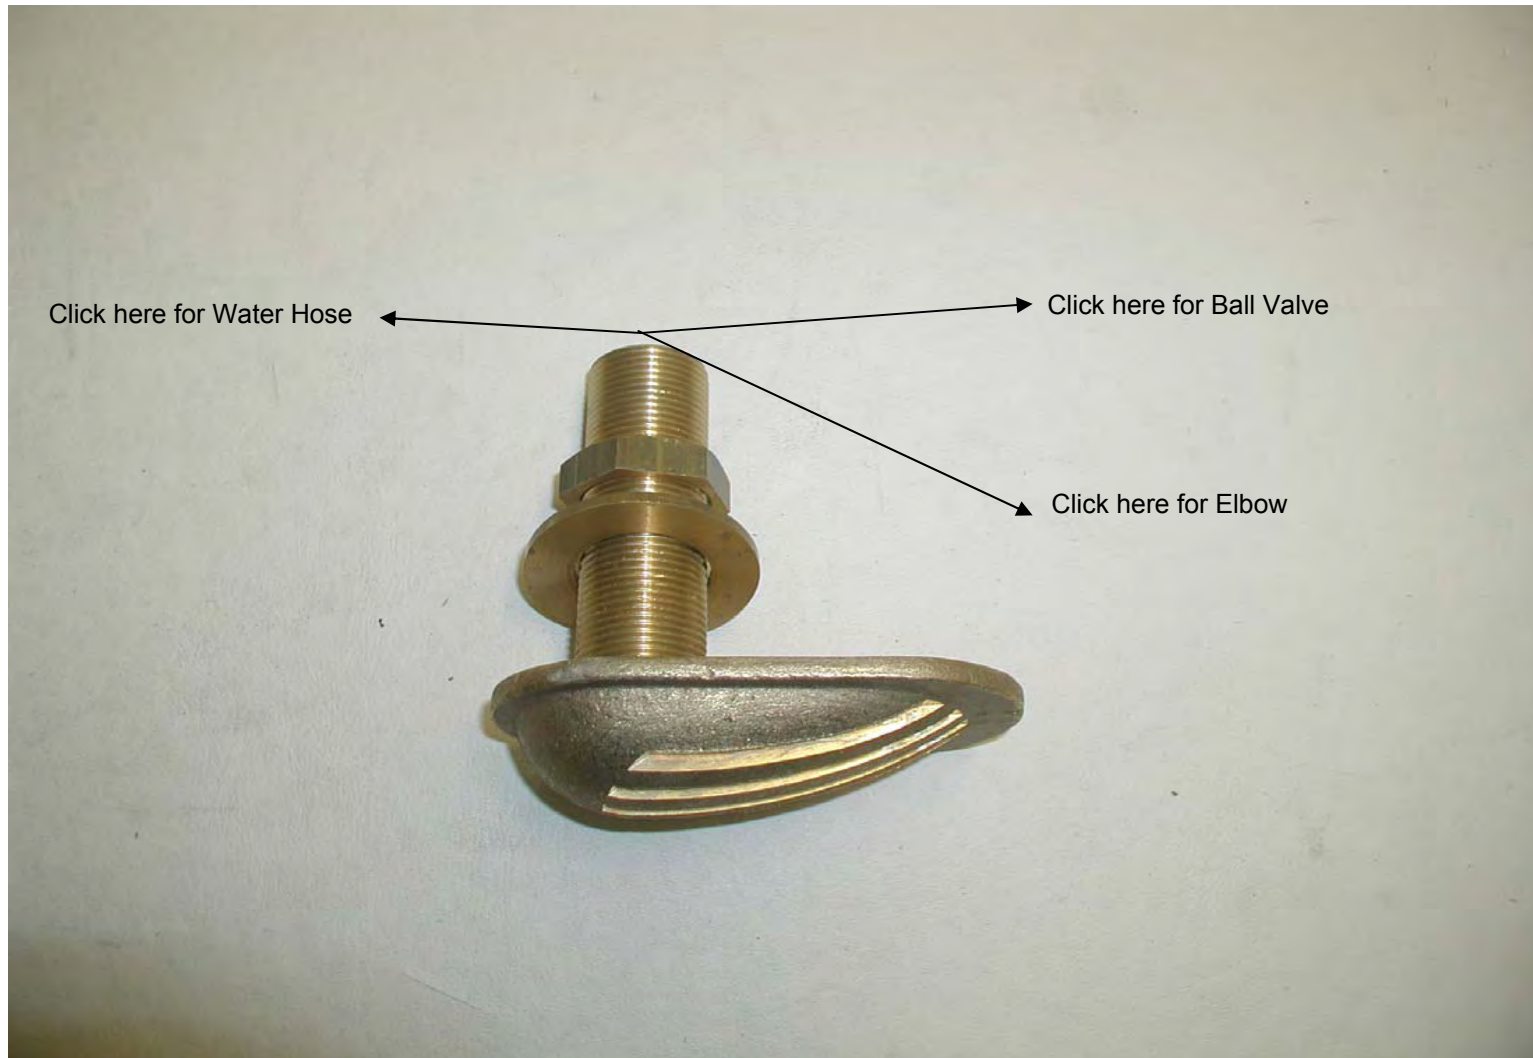

Ref.	Applicable Boats	Description	Stock Code	QTY
9	L46 ALL	SKN FTNG INTAKE STRAINER 3/4" BRASS MAESTRINI #0050 5/000034	SKN FTNG STR 34	1

[Return to Assembly Page](#)