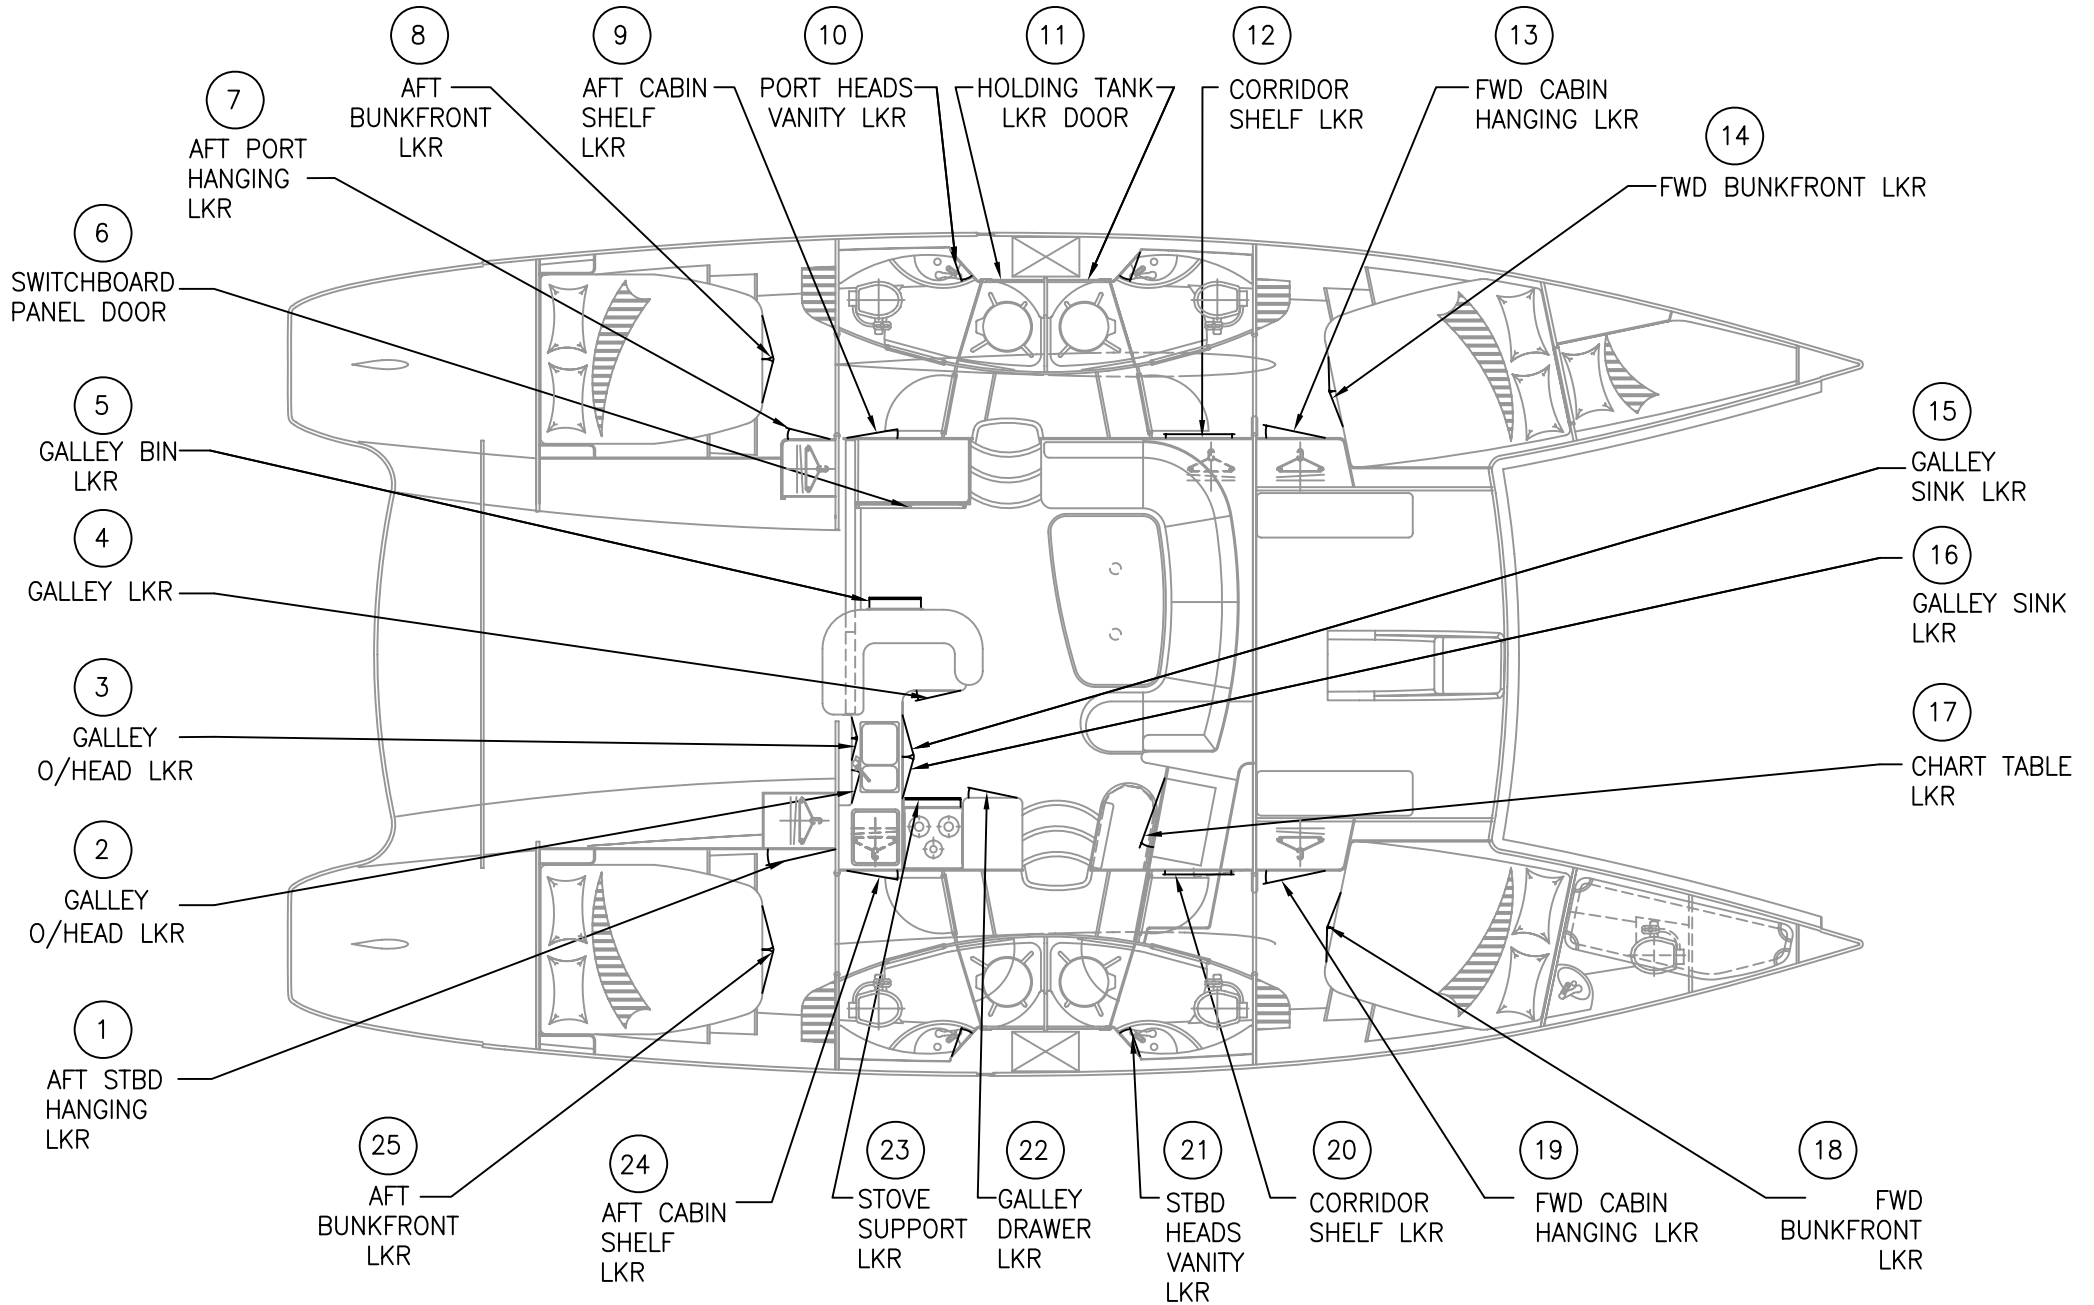

L46 INTERIOR LOCKER DOORS, LOCKS & LATCHES