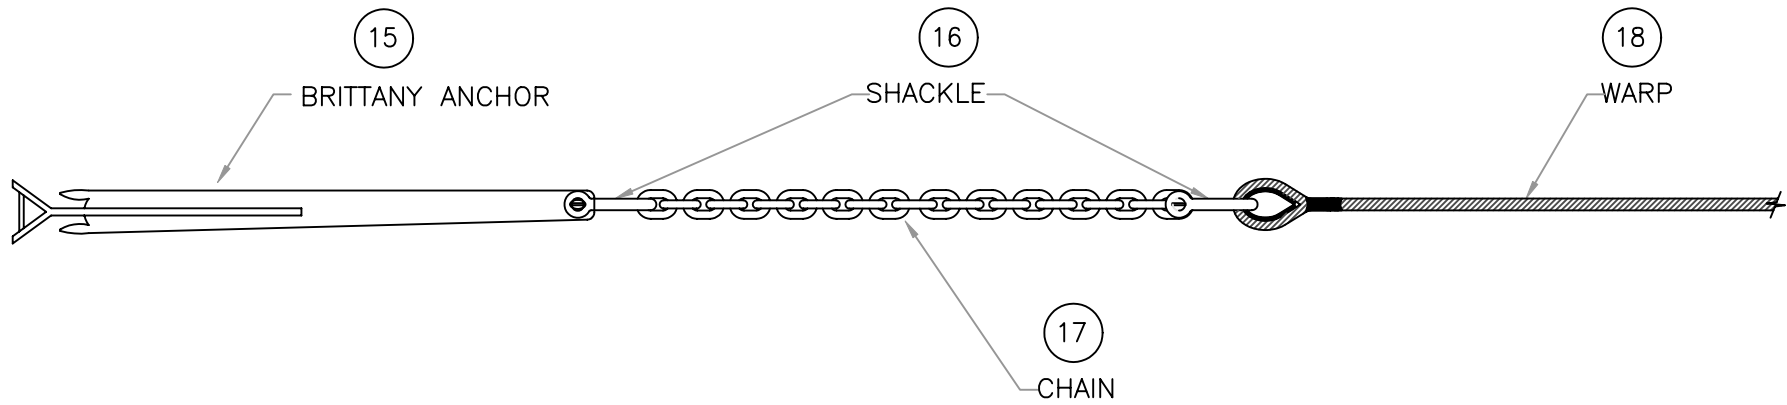

L46 SECONDARY ANCHORING SYSTEM