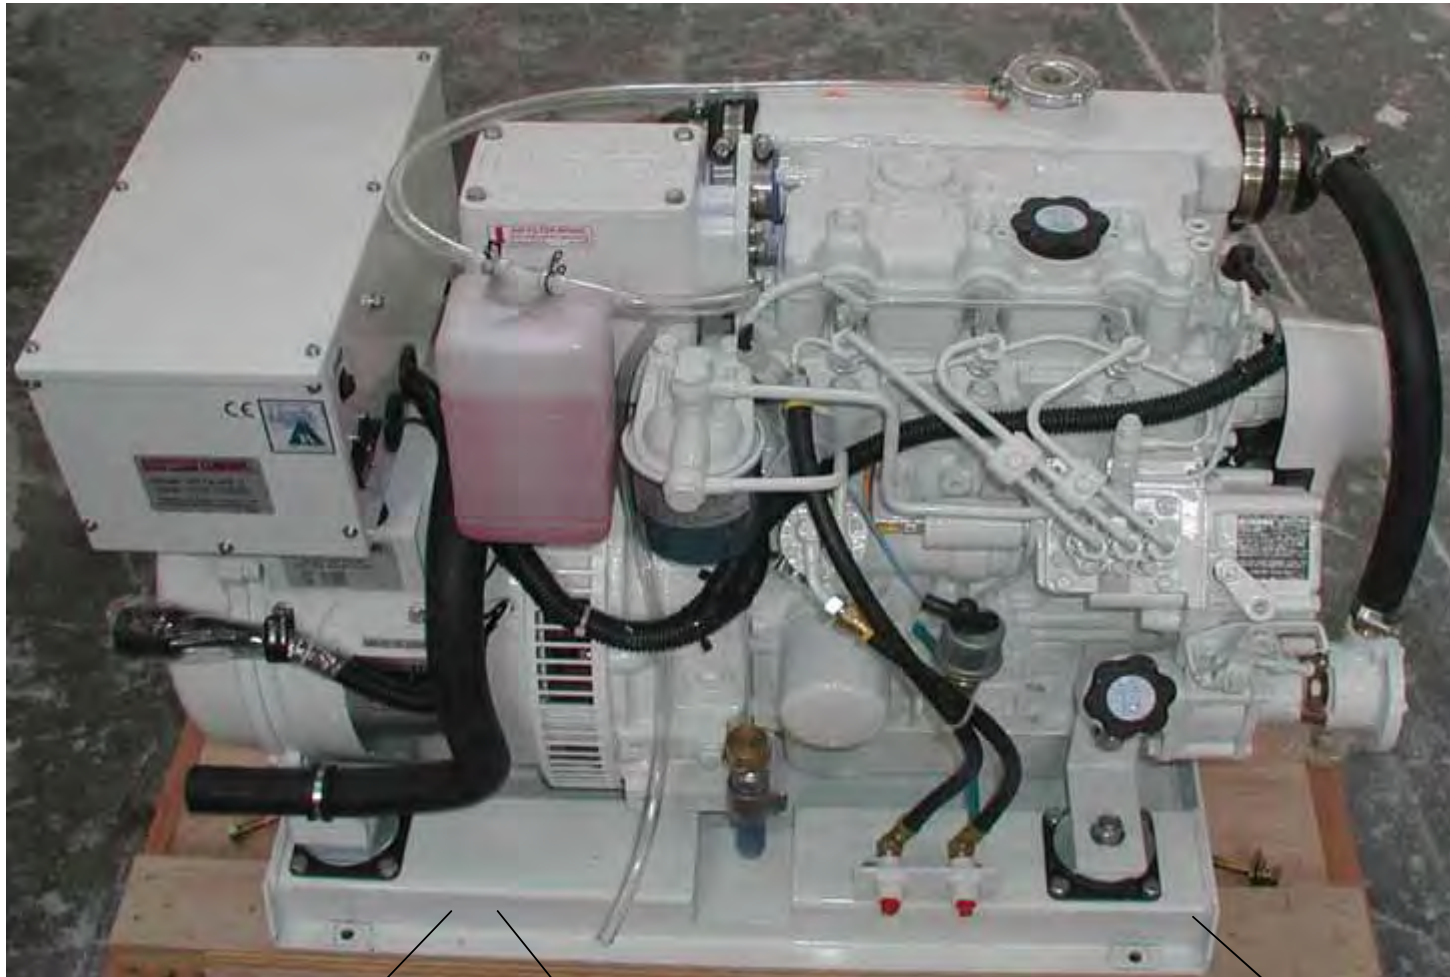

[Click here for Genset sound enclosure](#)

[Click here for Genset GRP Cover](#)

[Click here for Genset Shroud](#)

Ref.	Applicable Boats	Description	Stock Code	QTY
13	L46 ALL	NORTHERN LIGHTS GENSET M773LK 9kW/60Hz/120V (7kW/50Hz/220V)	NL M773LK	1

[Return to Assembly Page](#)