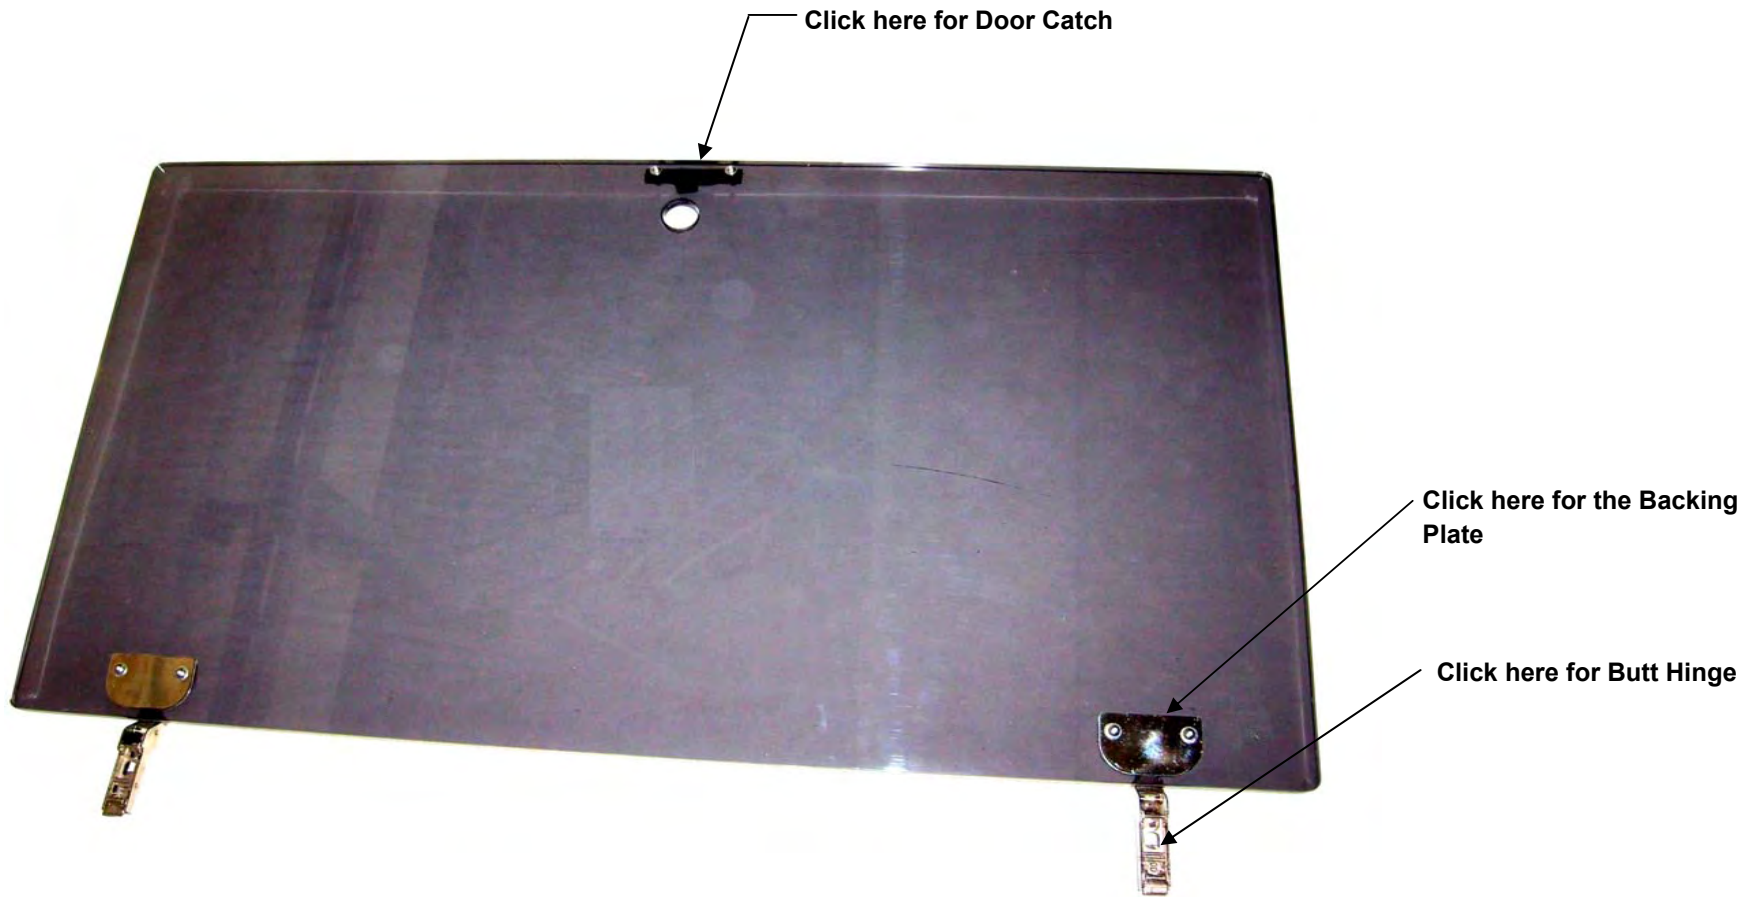

Ref.	Applicable Boats	Description	Stock Code	QTY
6	L46 ALL	SWITCHBOARD PANEL DOOR L46 480x850x11mm TINTED GLASS	SWBD PNL DR L46	1

[Return to Assembly Page](#)