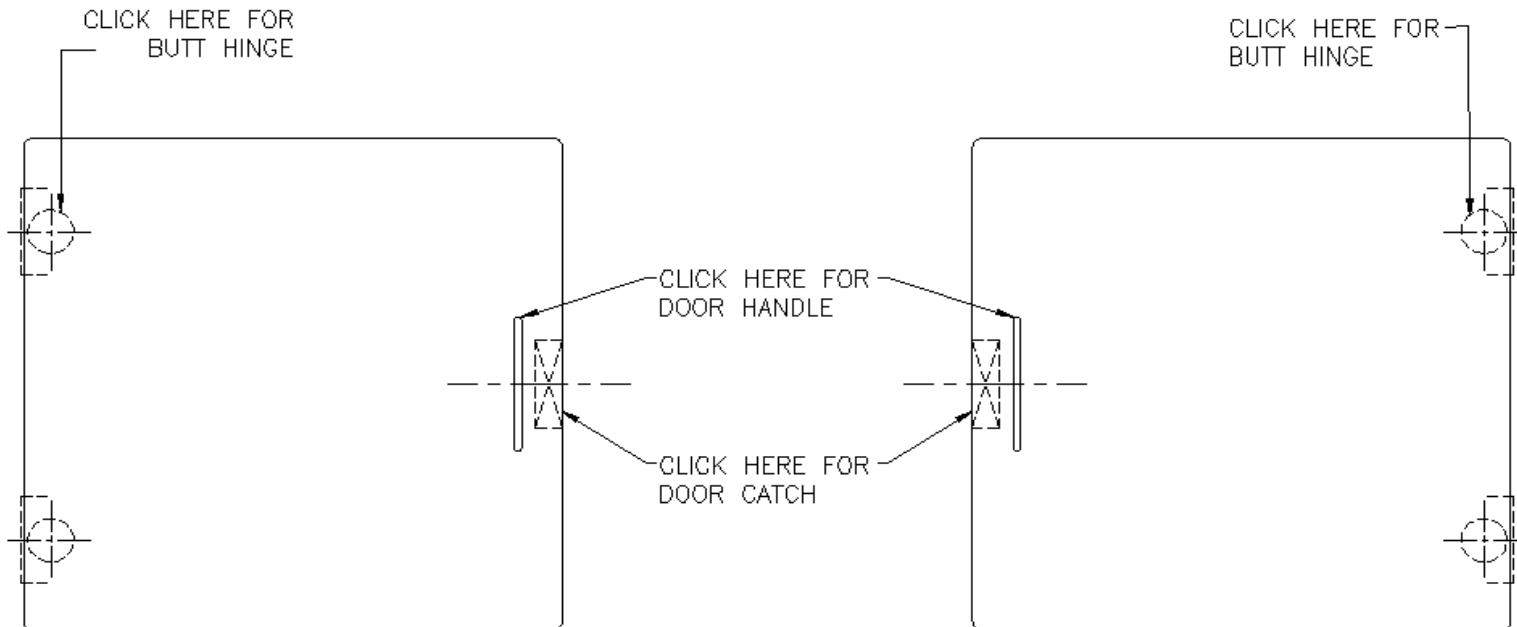

LEFT LKR

RIGHT LKR

Ref.	Applicable Boats	Description	Stock Code	QTY
3	L46 ALL	GALLEY OVERHEAD LOCKERS 400X410x09mm	LKRG/OH L46	SET

[Return to Assembly Page](#)