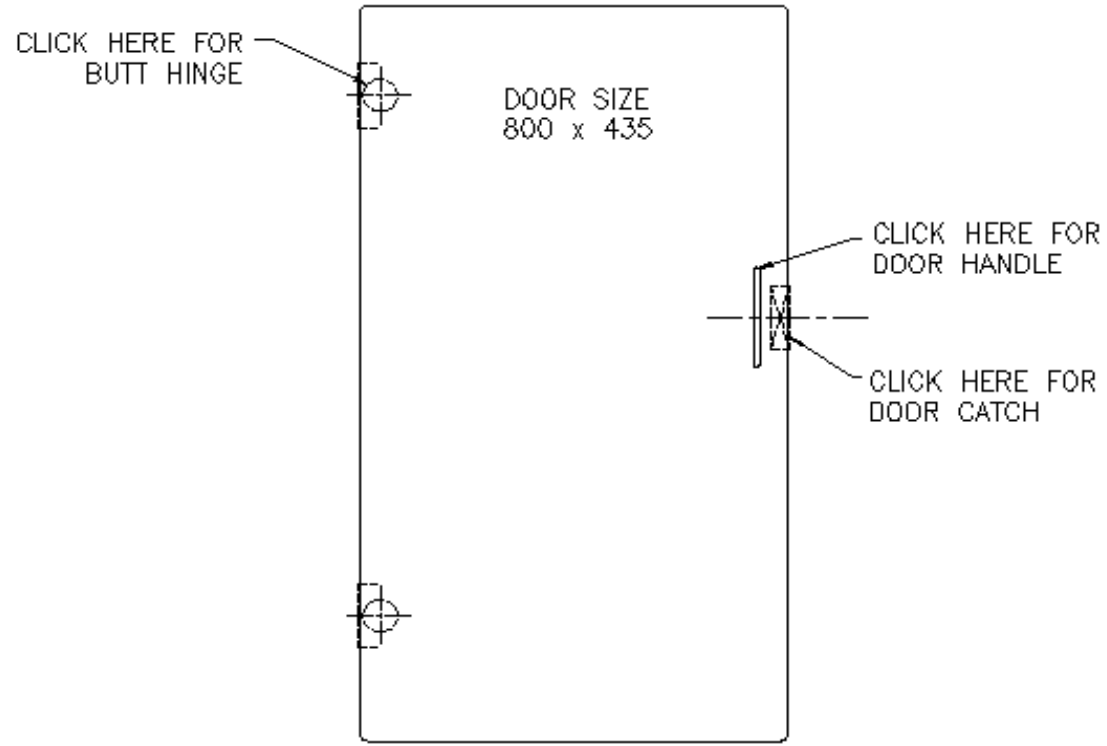

Ref.	Applicable Boats	Description	Stock Code	QTY
4	L46 ALL	GALLEY LOCKER 800X435x09mm	LKRG L46	1

[Return to Assembly Page](#)