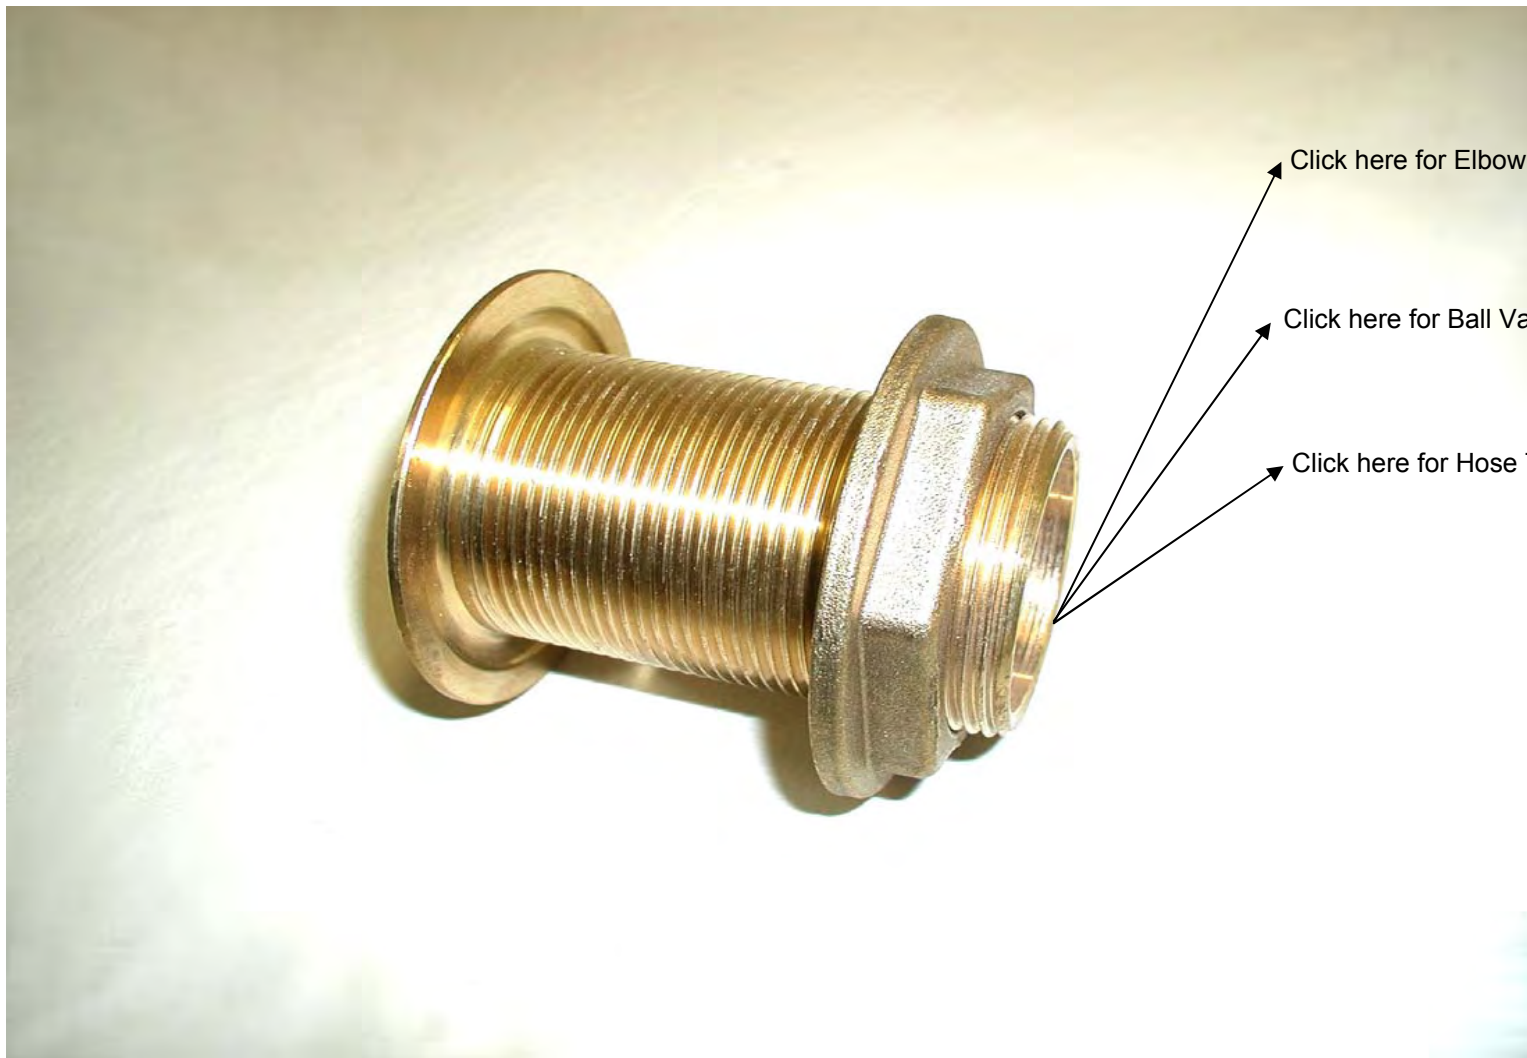

Click here for Elbow

Click here for Ball Valve

Click here for Hose Tail

Ref.	Applicable Boats	Description	Stock Code	QTY
10	L46 ALL	SKIN FITTING BRONZE 40MM MPT	SKN FTNG BZ 40	1

[Return to Assembly Page](#)