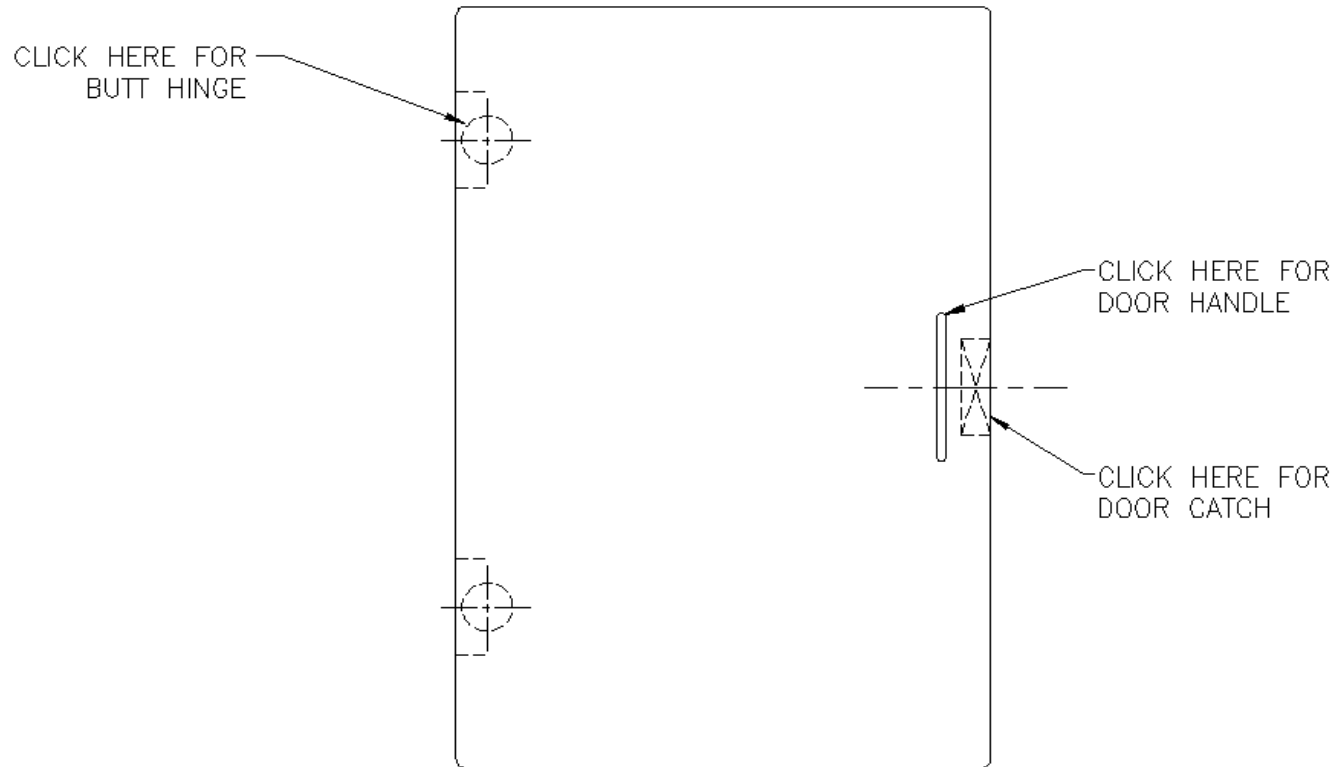

◀ Return to Assembly Page

Ref.	Applicable Boats	Description	Stock Code	QTY
9	L46 ALL	AFT CABIN SHELF LOCKER 555X365	AFTCB SHLKR L46	1
24				

[Return to Assembly Page](#)

Ref.	Applicable Boats	Description	Stock Code	QTY
9A	L46 ALL	HINGE CONCEALED 107DEG OPENING BLUM #75M1550	HNGC B75M1550	2
		HINGE MOUNTING PLATE BLUM #173L6100	HNGC B173L6100	2
24A				