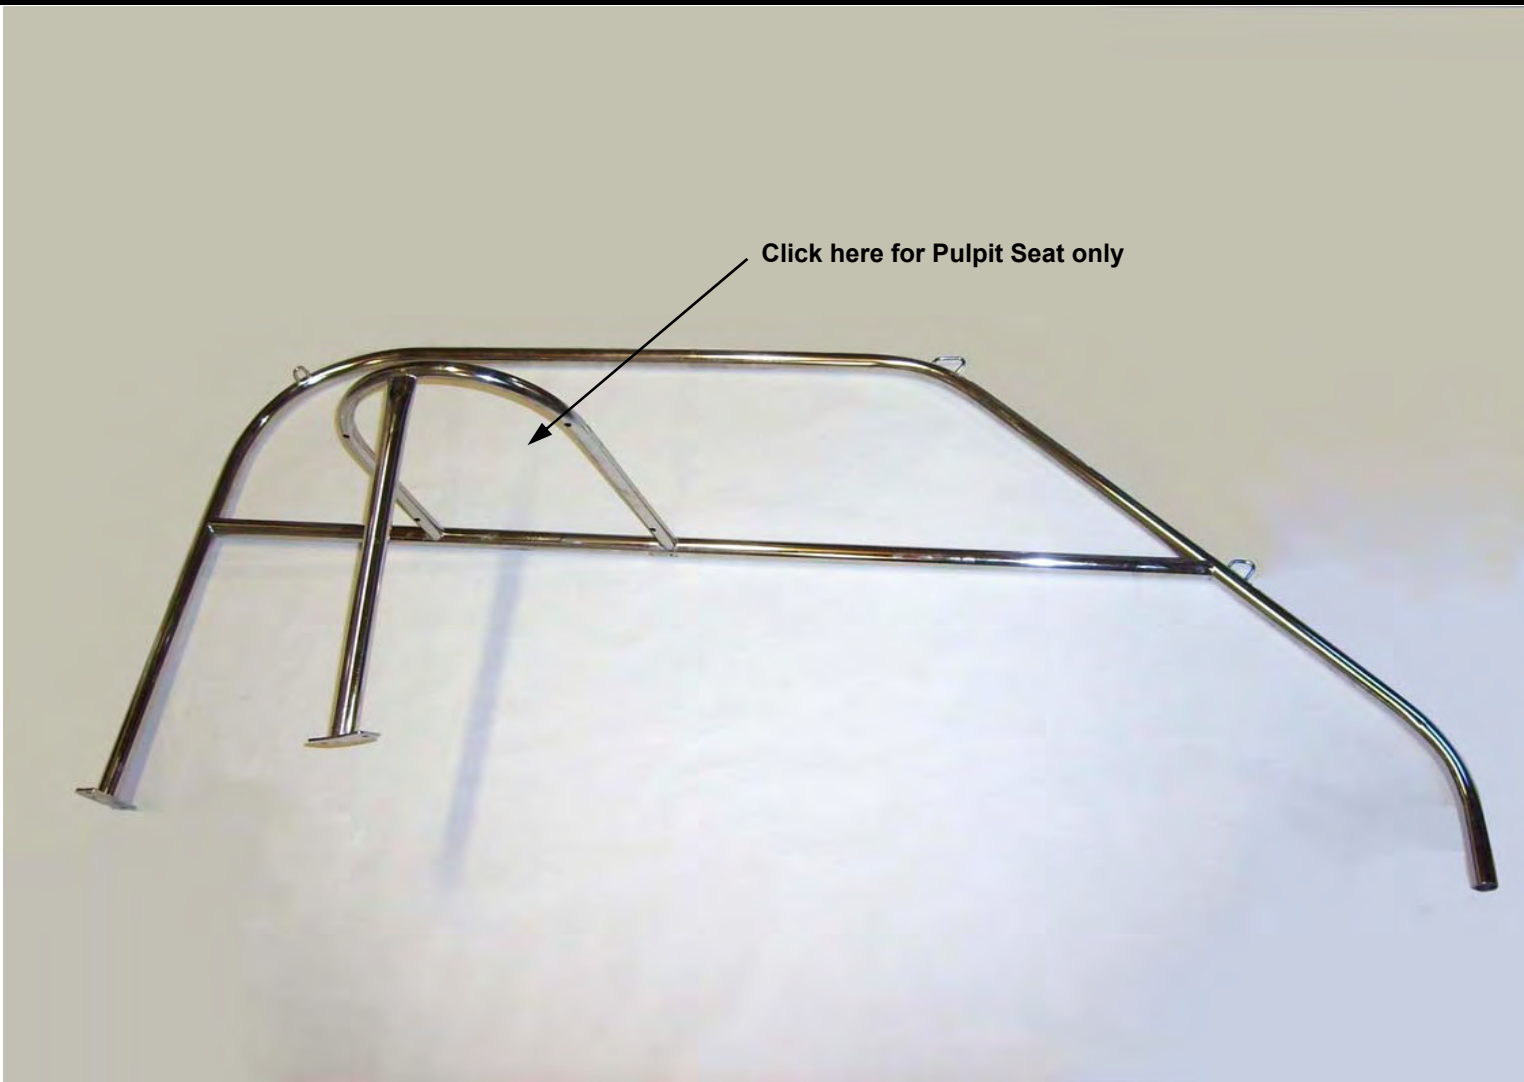

Click here for Pulpit Seat only

Ref.	Applicable Boats	Description	Stock Code	QTY
7	L46 ALL	PULPITS S/S L40 (STBD)	PLLPT L40S	1

[Return to Assembly Page](#)