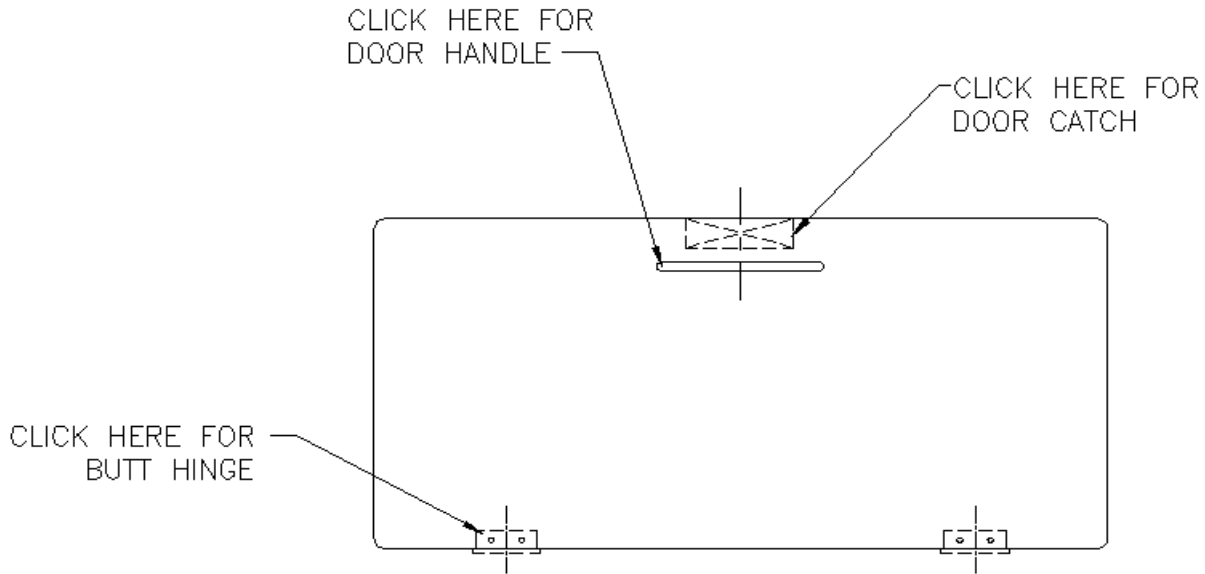

Ref.	Applicable Boats	Description	Stock Code	QTY
23	L46 ALL	GALLEY DRAWER LOCKER L46 230X480	GLDRW LKR L46	1

[Return to Assembly Page](#)