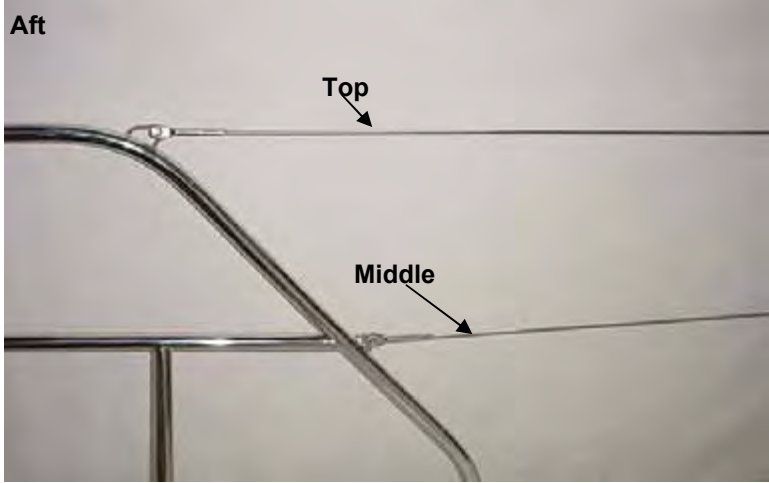

Ref.	Applicable Boats	Description	Stock Code	QTY
	L46 ALL	GUARD RAIL WIRE L46 AFT TOP	GRD RL WR L46AT	2
13	L46 ALL	GUARD RAIL WIRE L46 FWD TOP	GRD RL WR L46FT	2
14	L46 ALL	GUARD RAIL WIRE L46 FWD MID	GRD RL WR L46FM	2
	L46 ALL	GUARD RAIL WIRE L46 AFT MID	GRD RL WR L46AM	2

[Return to Assembly Page](#)