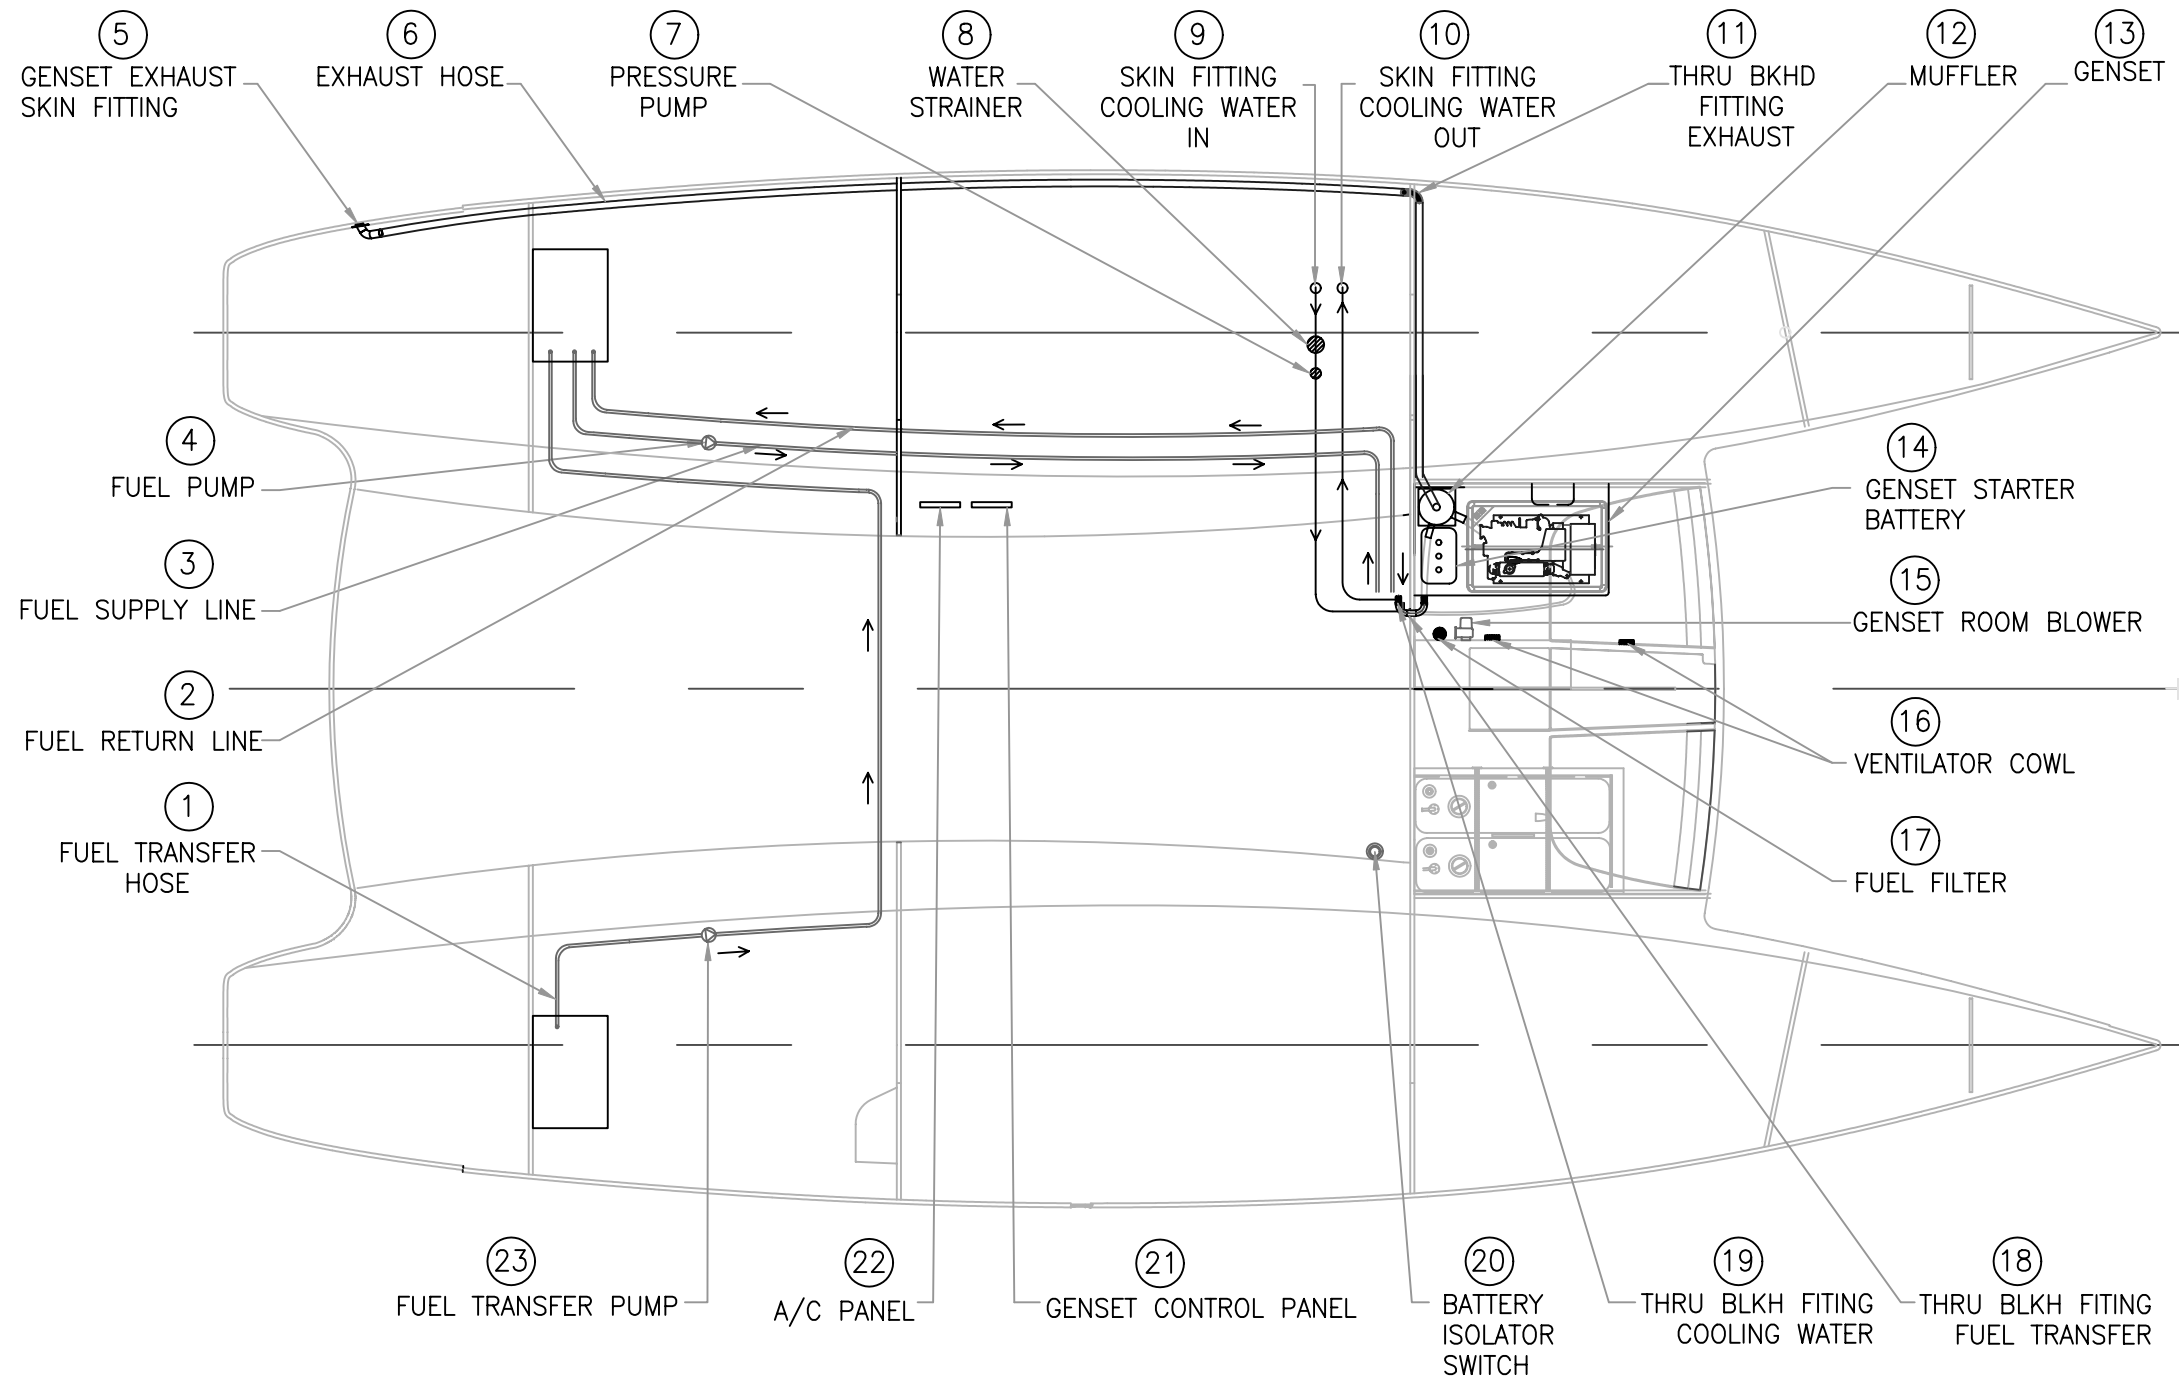

L46 GENSET INSTALLATION

OPTIONAL EXTRA
L46-5210