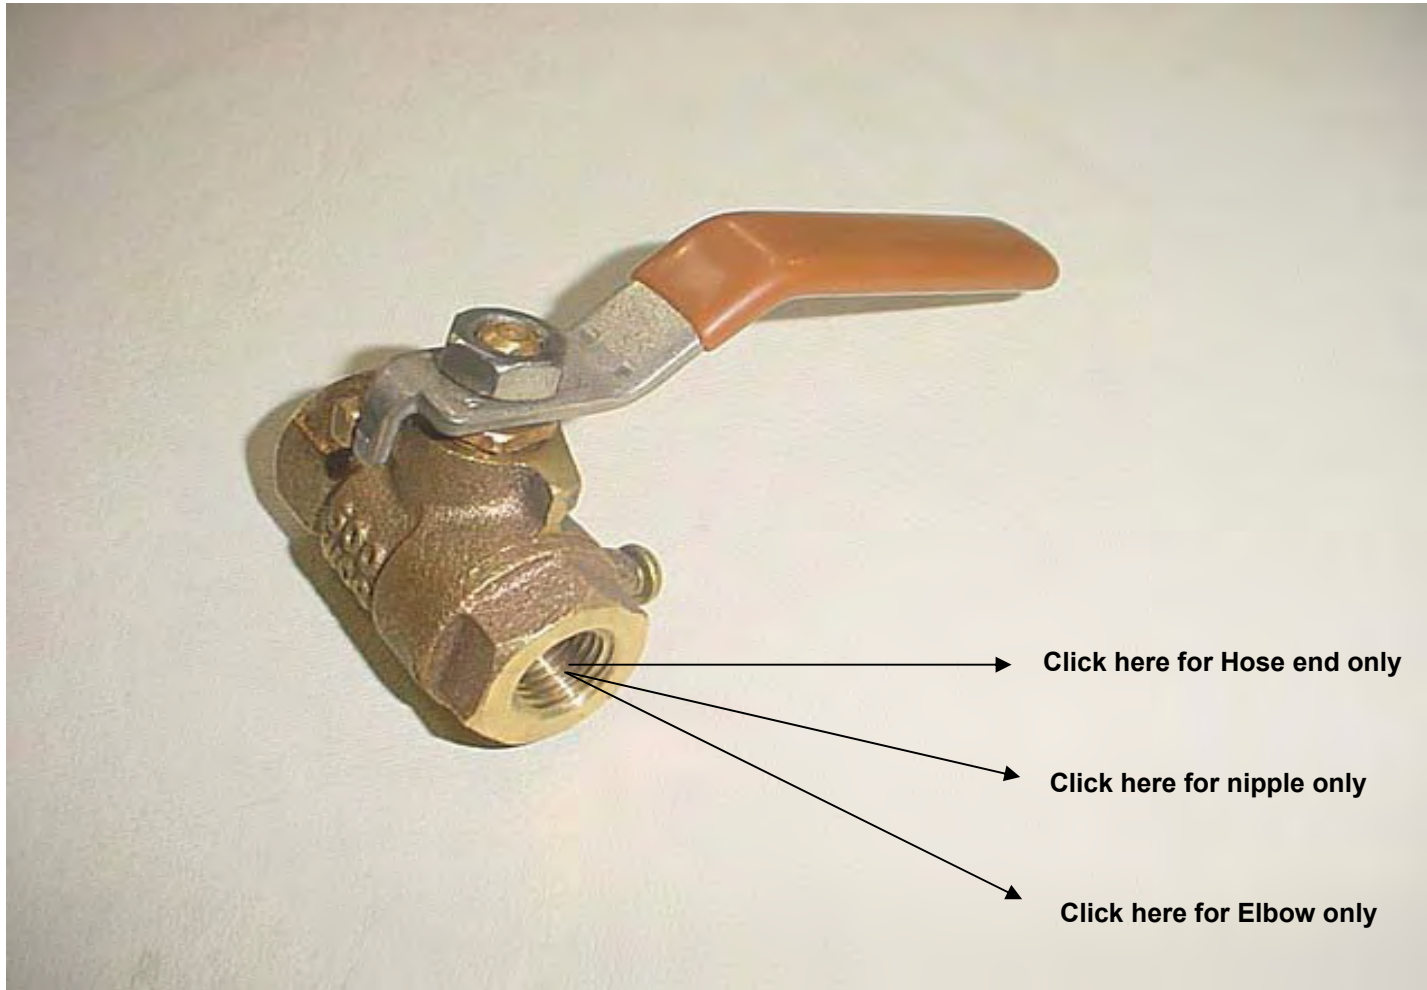

Ref.	Applicable Boats	Description	Stock Code	QTY
	L46 ALL	BALL VALVE BRONZE 1/4IN FPT ABI #1760BR S/S HANDLE(12/BOX)	VLV BLL BZS06F	2

[Return to Assembly Page](#)