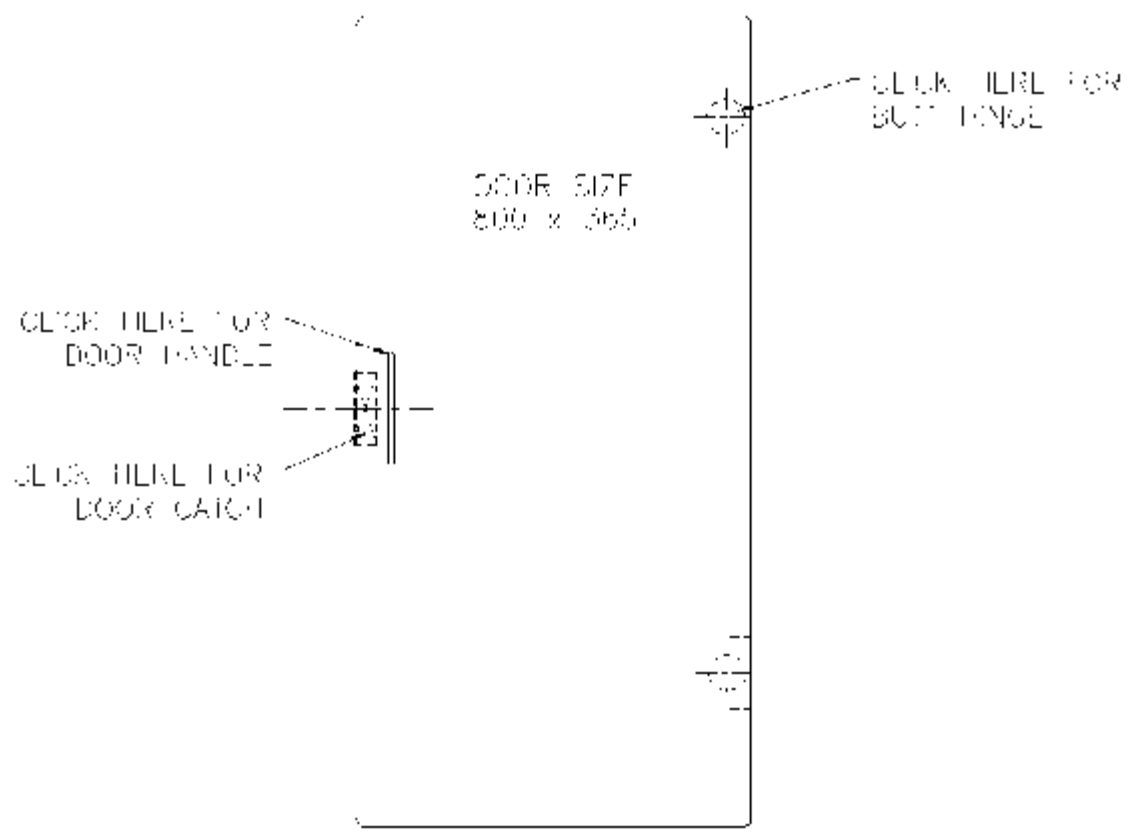

Ref.	Applicable Boats	Description	Stock Code	QTY
16	L46 ALL	GALLEY SINK LOCKER 800X435	GLSNK LKR2 L46	1

◀ Return to Assembly Page