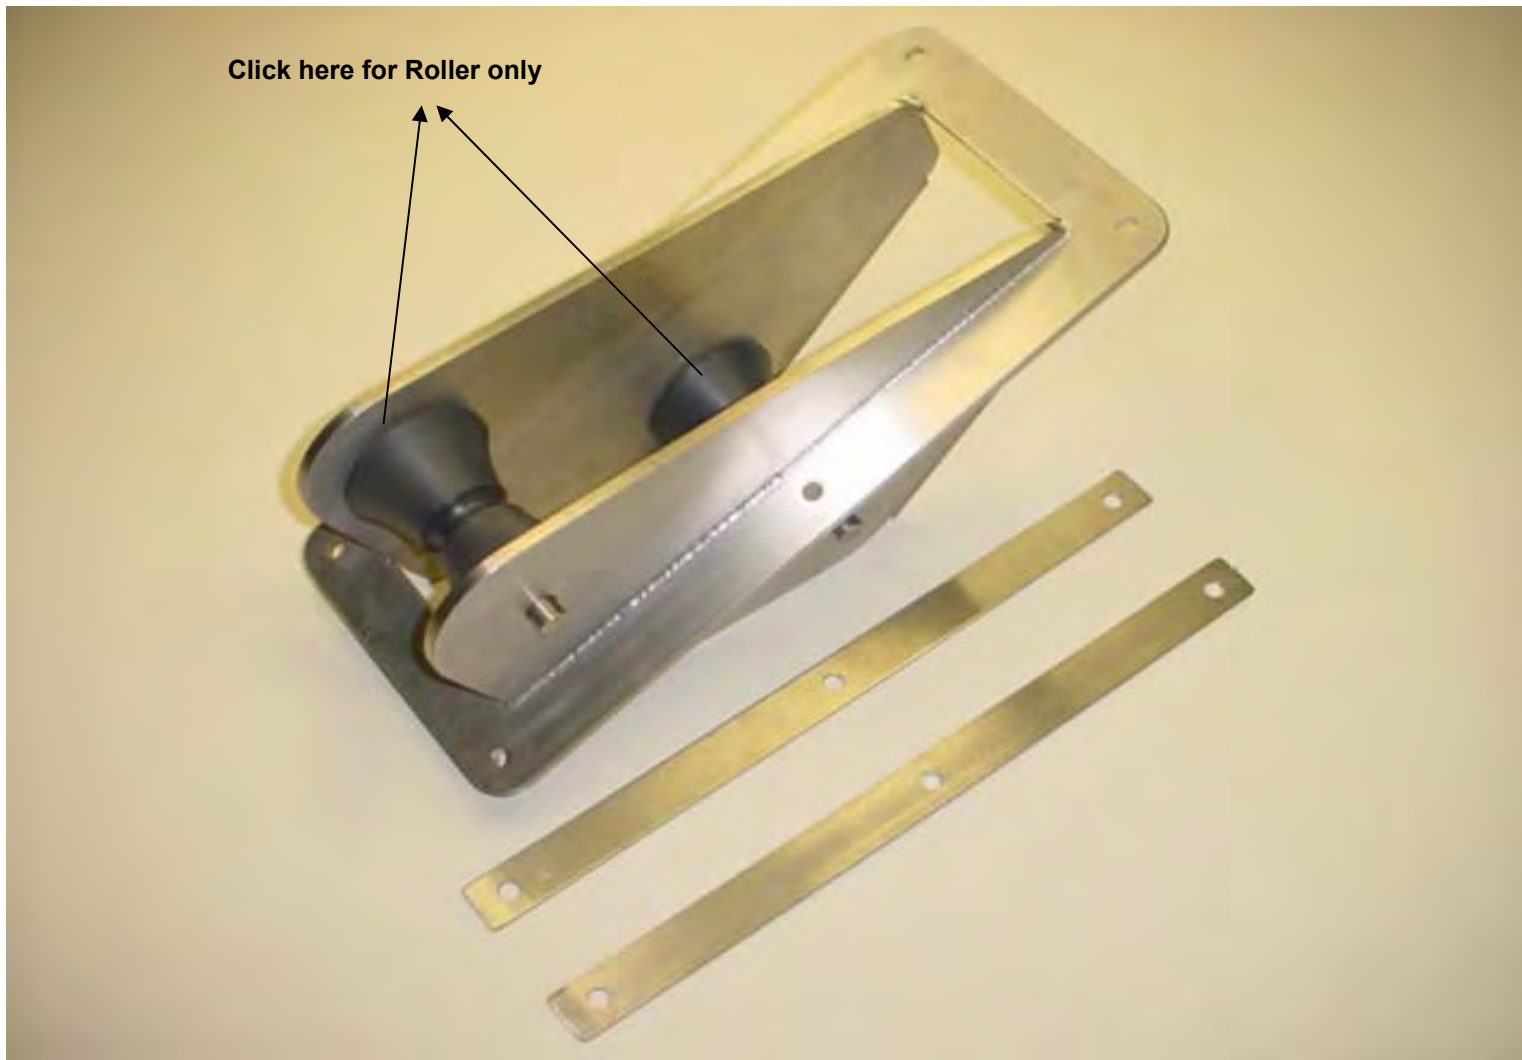

Click here for Roller only

Ref.	Applicable Boats	Description	Stock Code	QTY
7	L46 ALL	ANCHOR ROLLER S/S L40 NZ/AUS C/W BACKING PLATES	ANCHR RLLR L40Z	1 set

[Return to Assembly Page](#)