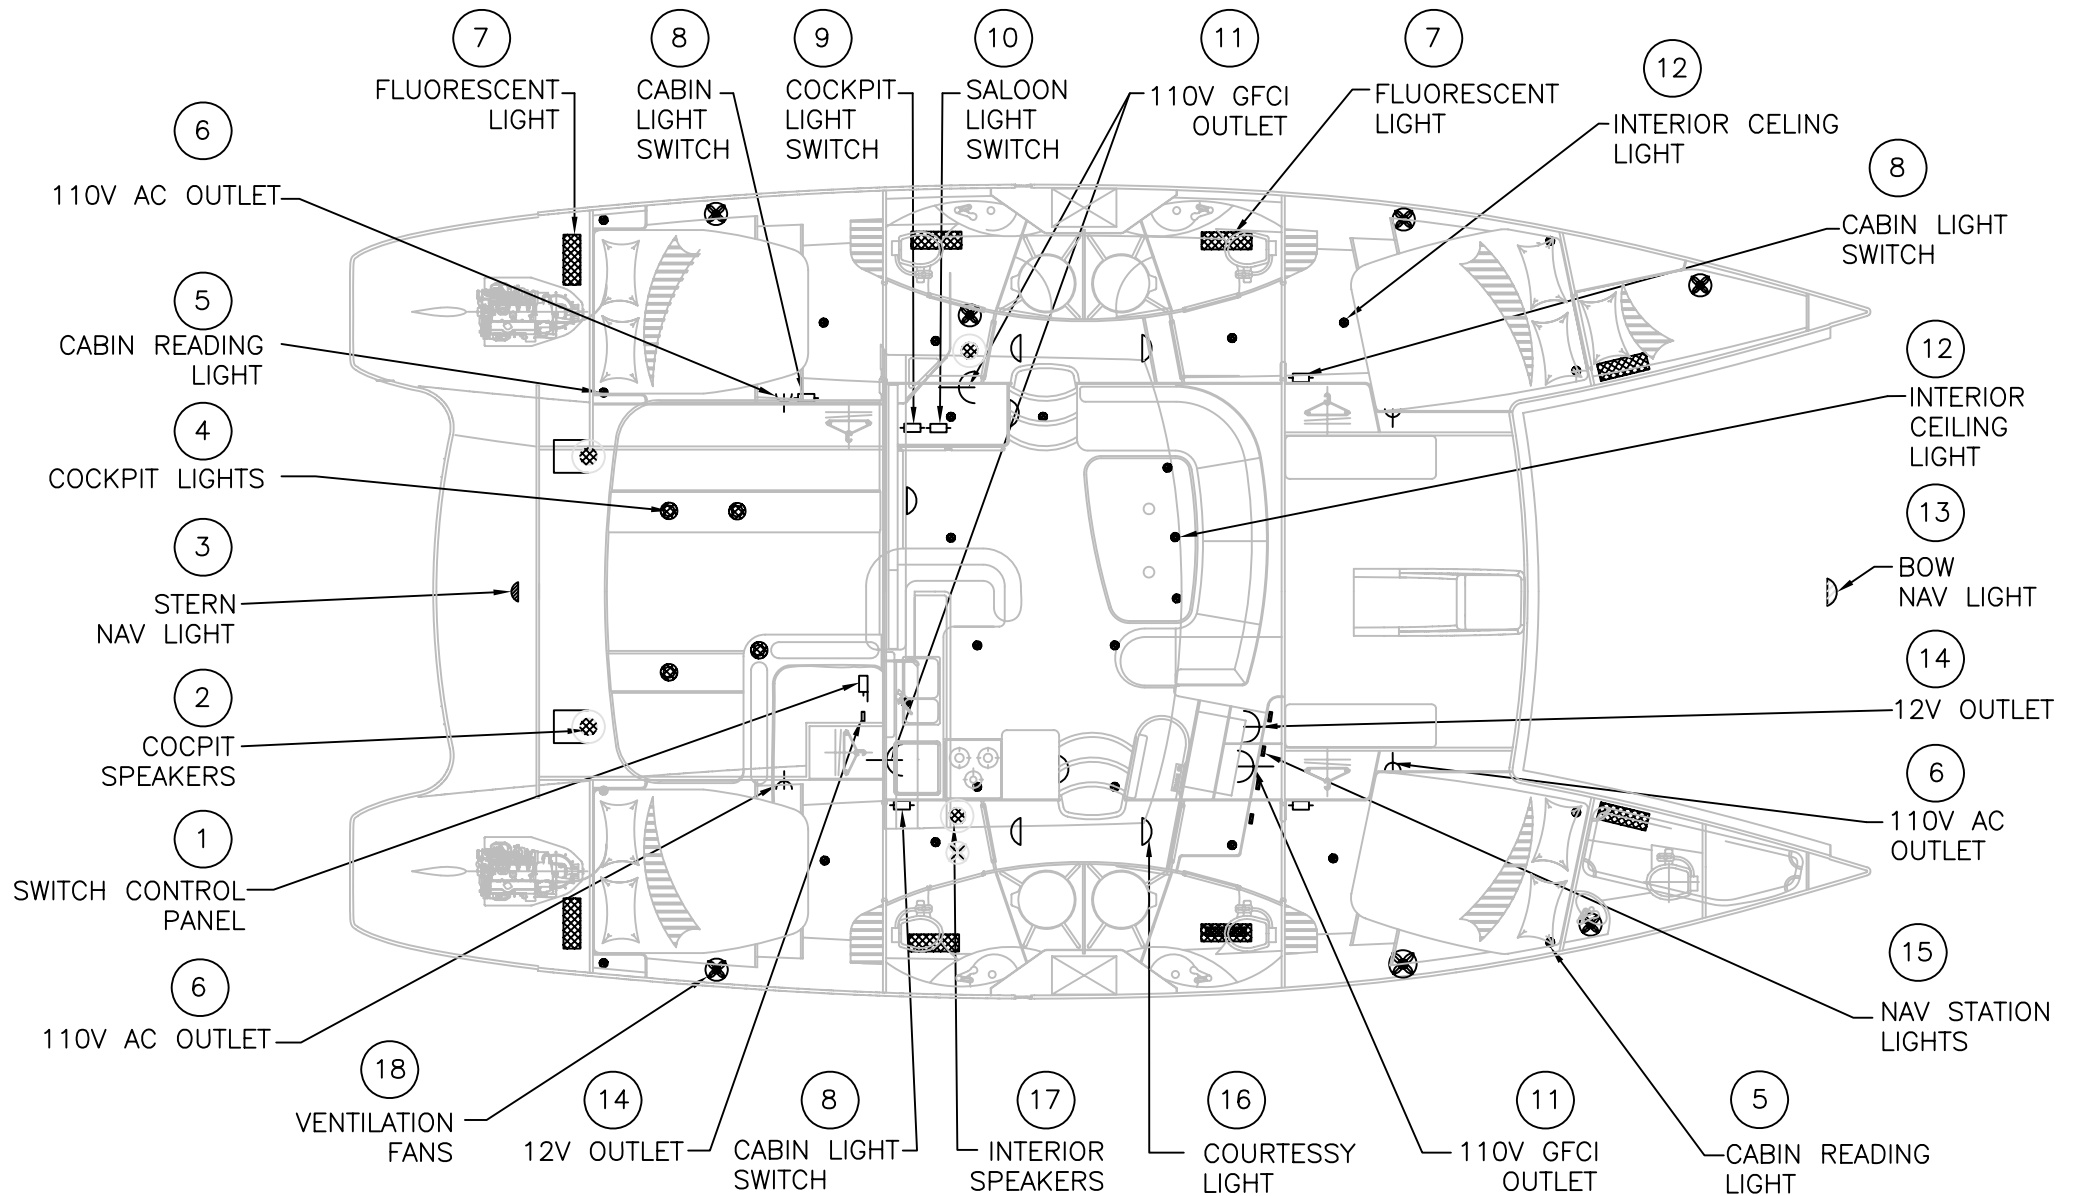

L46 ELECTRICAL FIXTURES