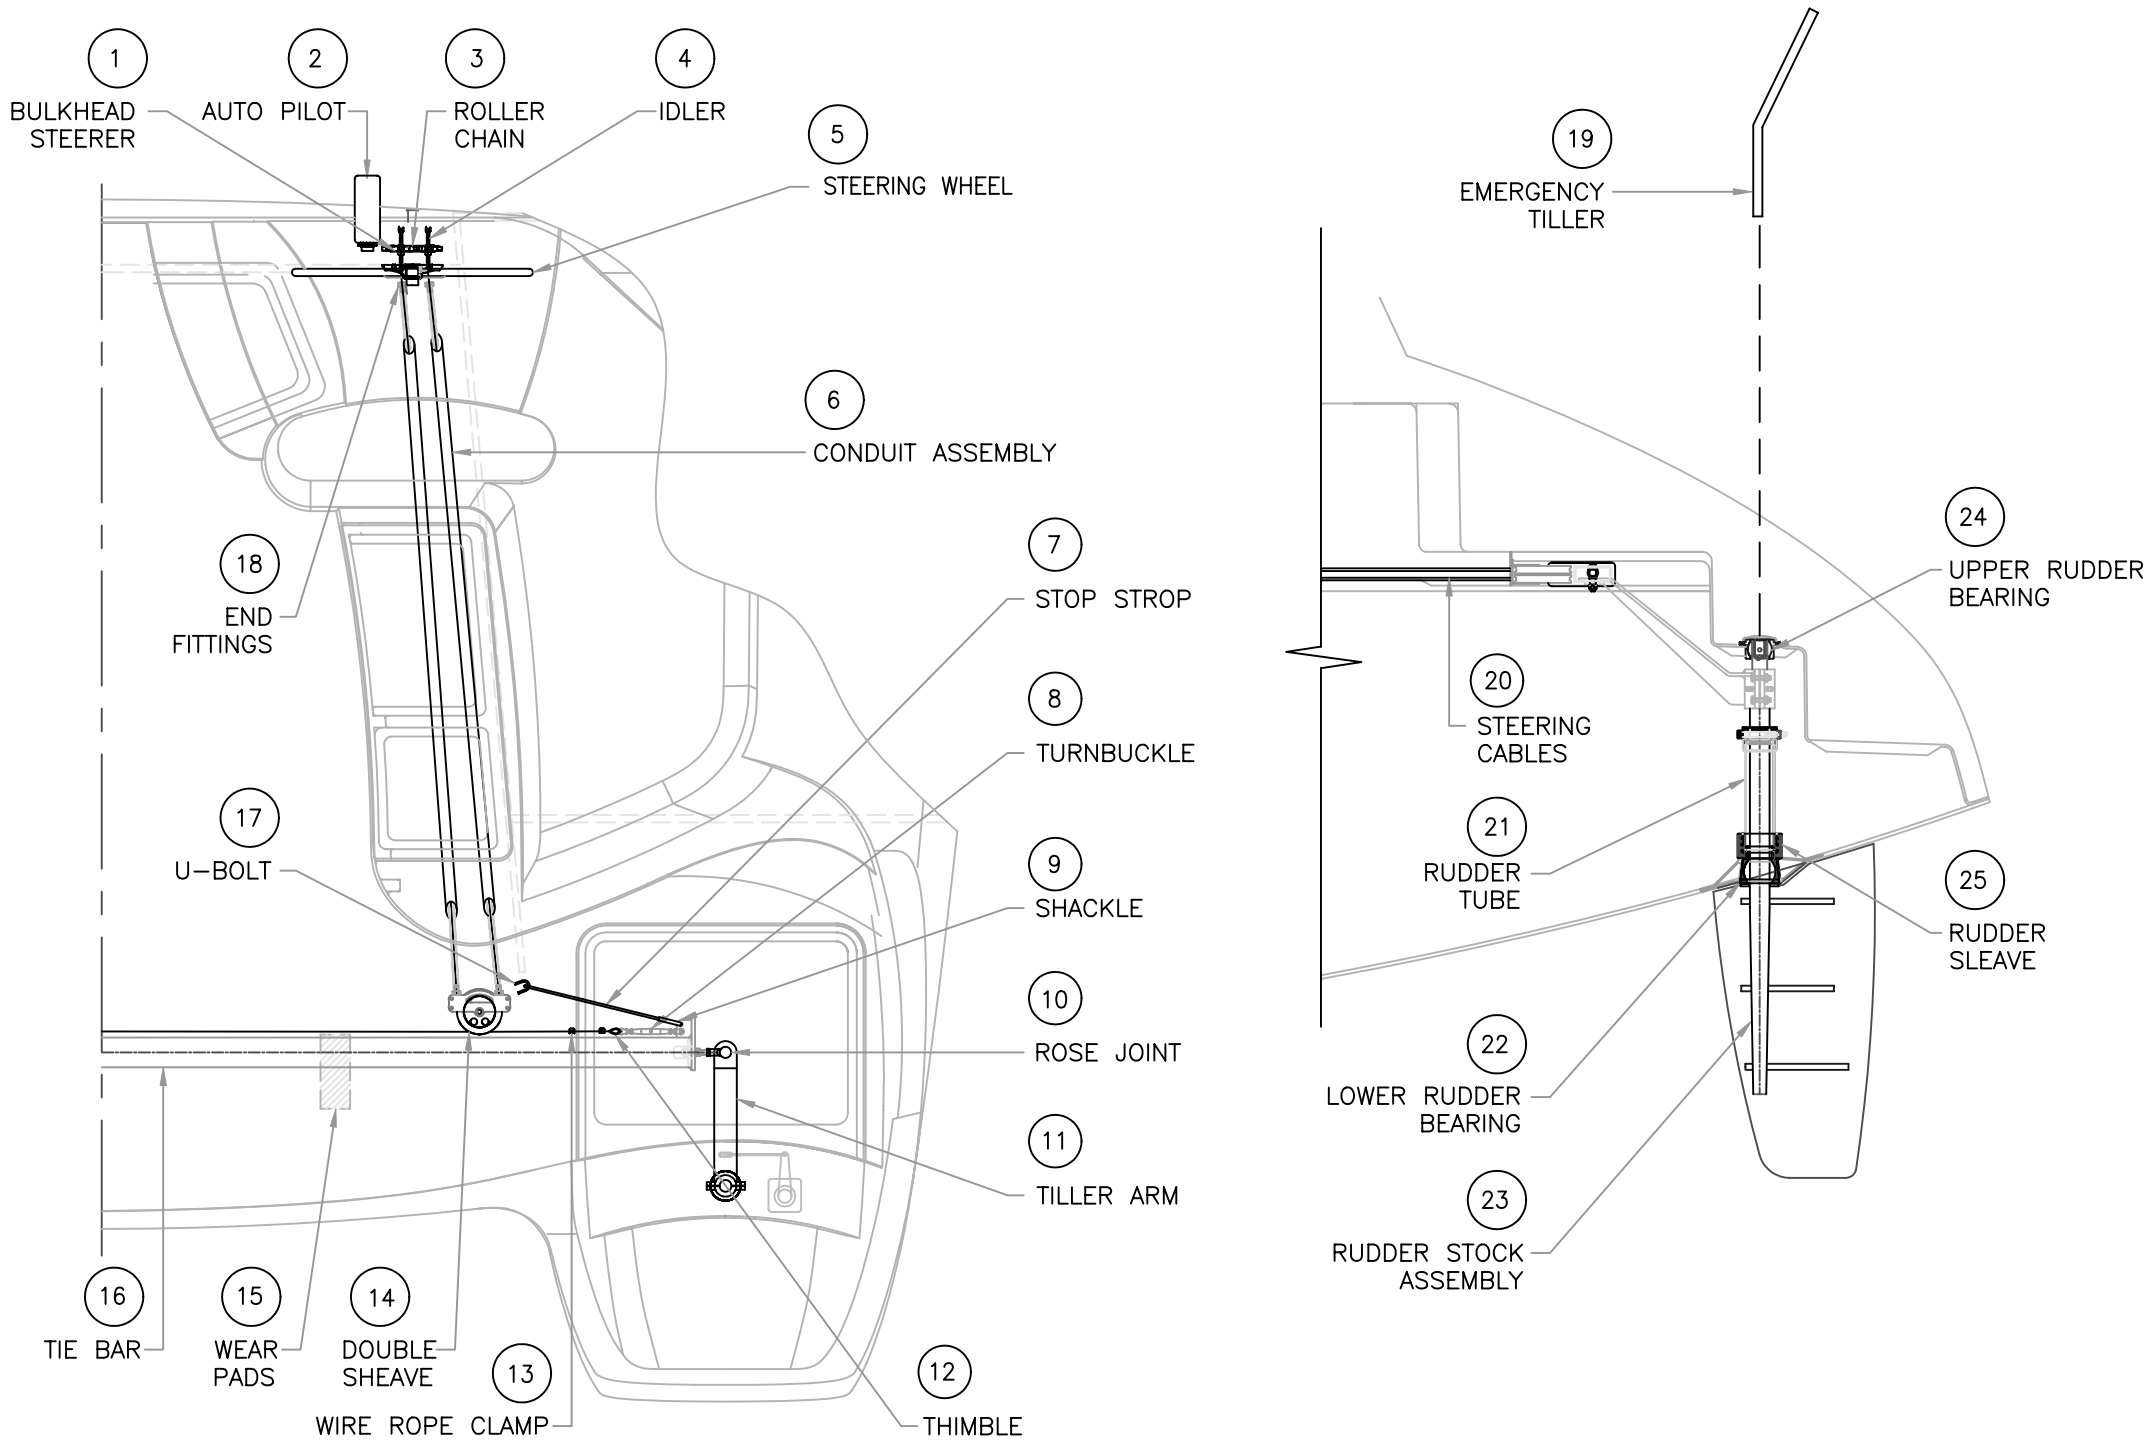

L46 STEERING SYSTEM