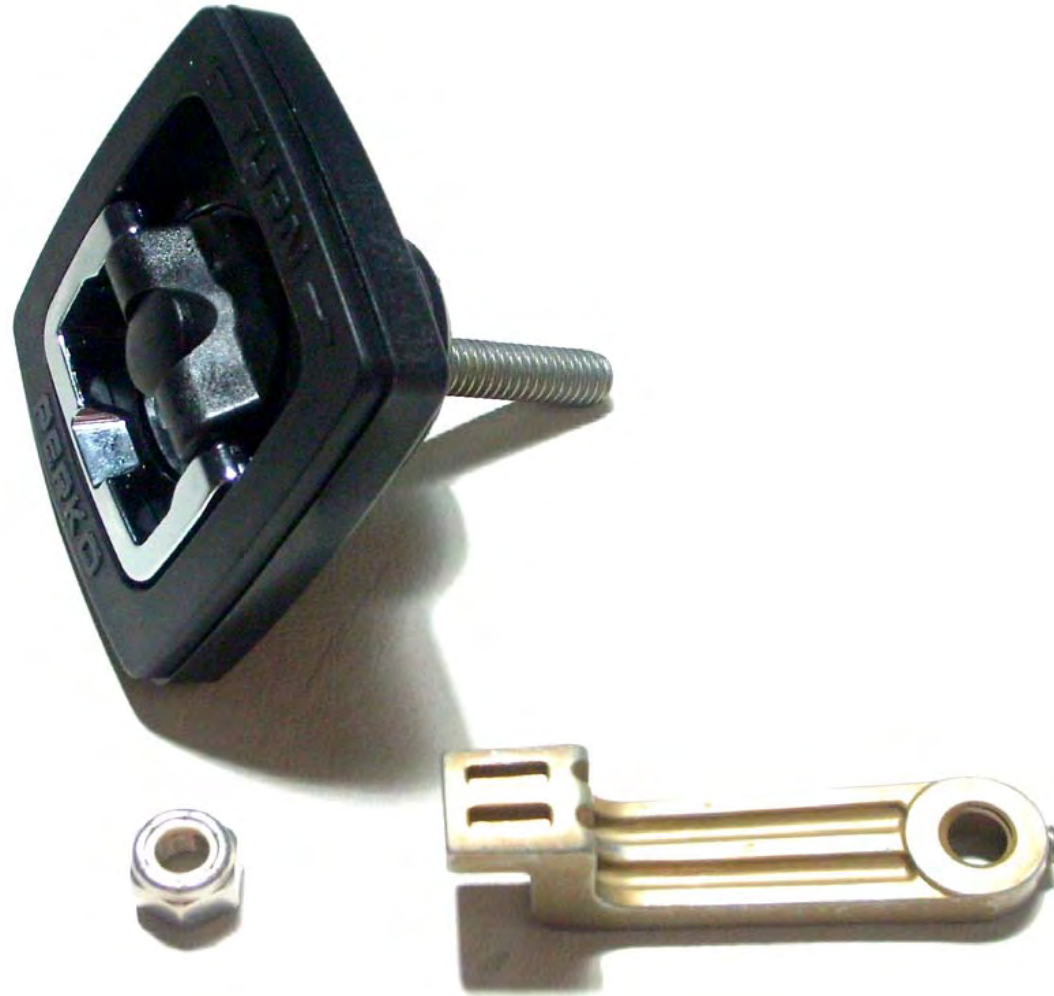

Ref.	Applicable Boats	Description	Stock Code	QTY
11B	L40 ALL	FLUSHLATCH PERKO FIG1032-001	FLSHLCH P1032	1

◀ Return to Assembly Page