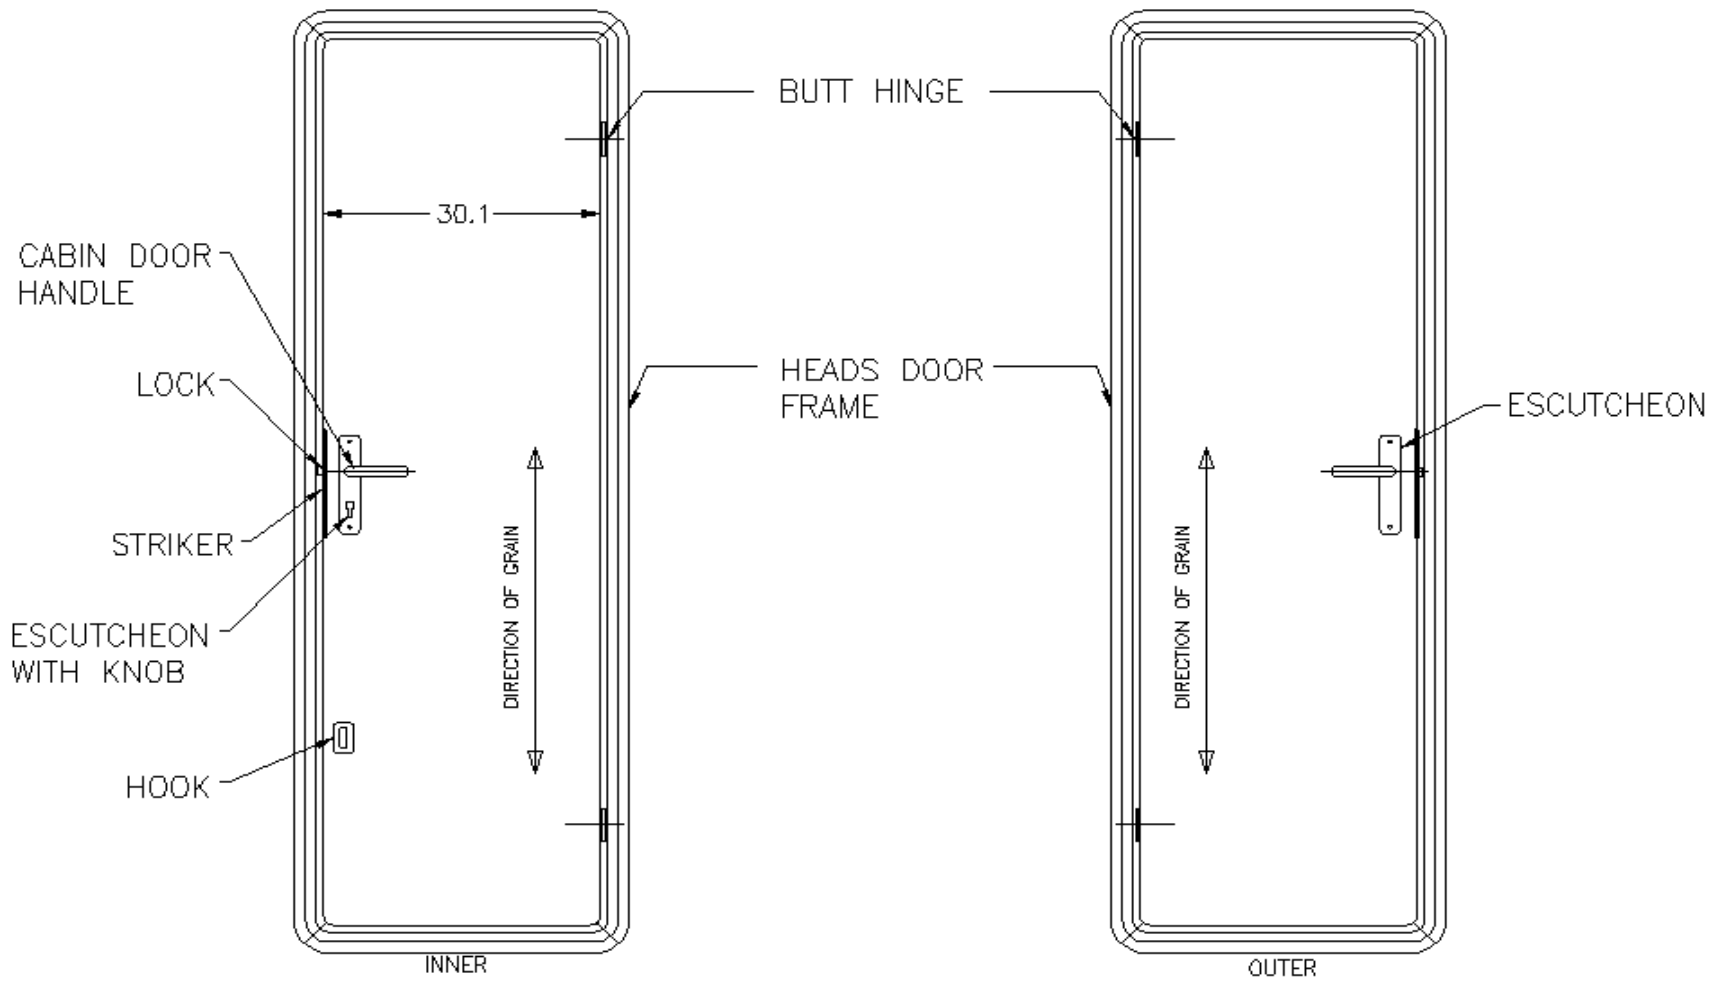

Ref.	Applicable Boats	Description	Stock Code	QTY
2	L46 ALL	DOOR L46 PORT HEADS	DR L46 PH	1
7	L46 ALL	DOOR L46 STBD HEADS	DR L46 SH	1

[Return to Assembly Page](#)