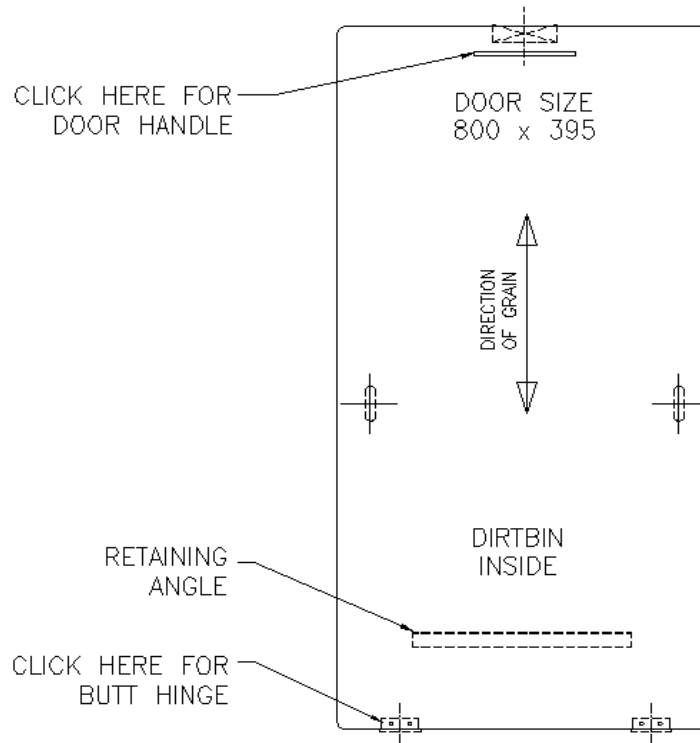

Ref.	Applicable Boats	Description	Stock Code	QTY
5	L46 ALL	GALLEY BIN LOCKER 800X395x09mm	LKR BIN L46	1

[Return to Assembly Page](#)