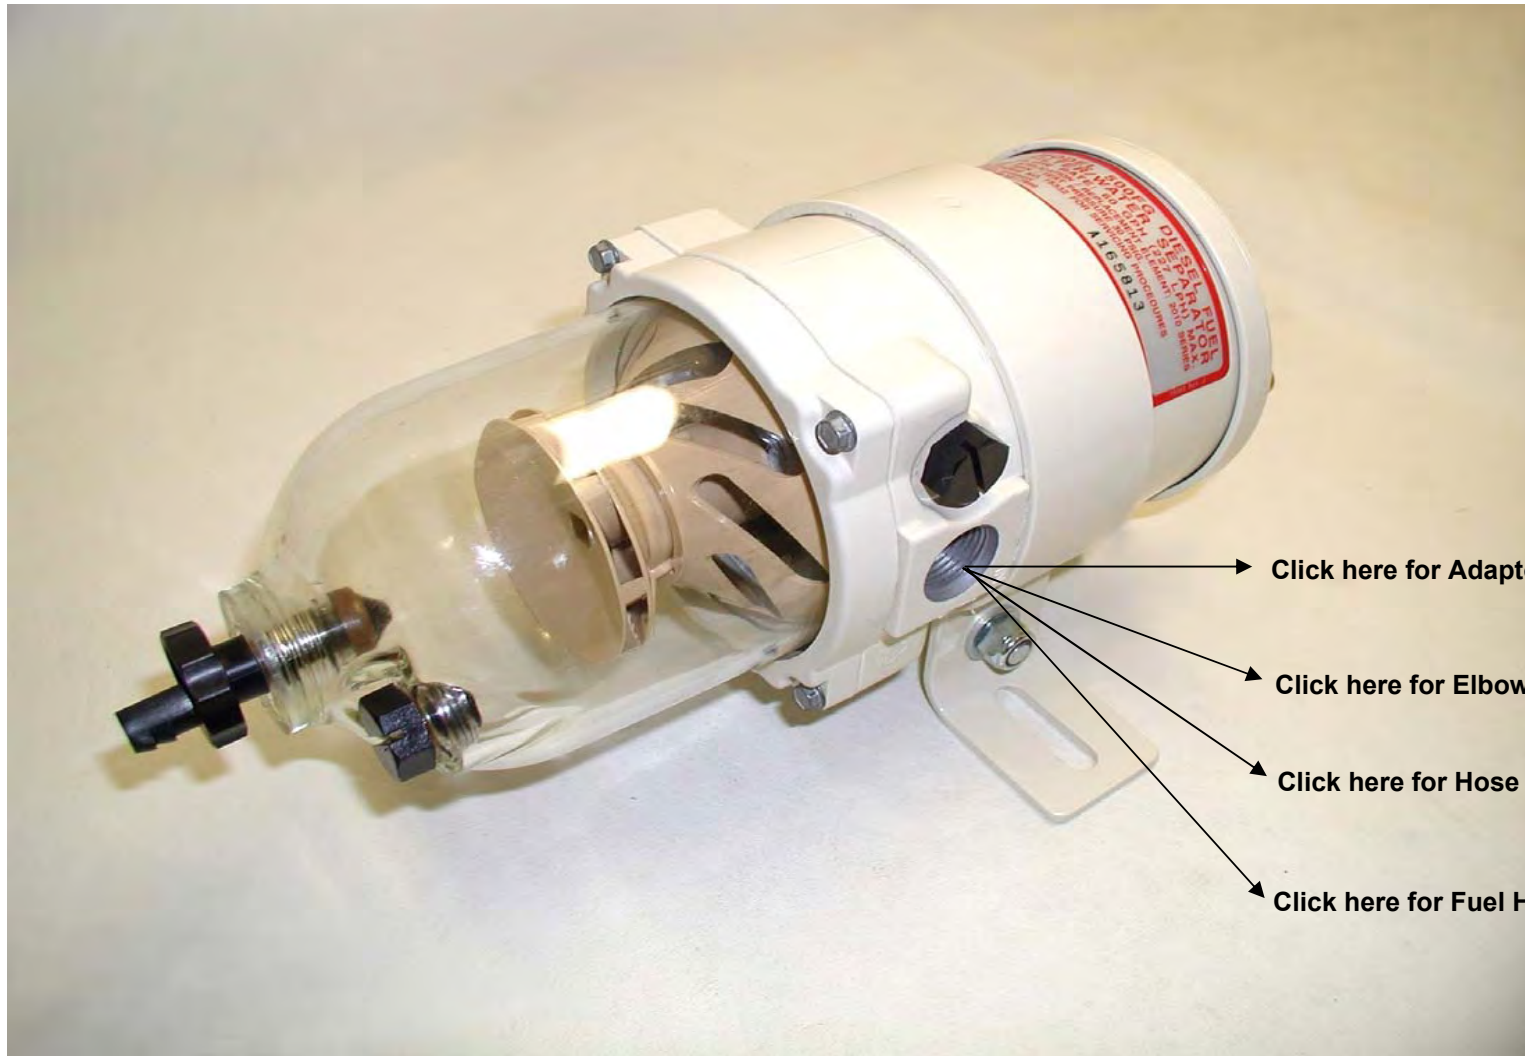

Ref.	Applicable Boats	Description	Stock Code	QTY
17	L46 ALL	FUEL FLTR/WTR SEPRTR RACOR #500FG30	FUEL FLTR R5FG	1

[Return to Assembly Page](#)